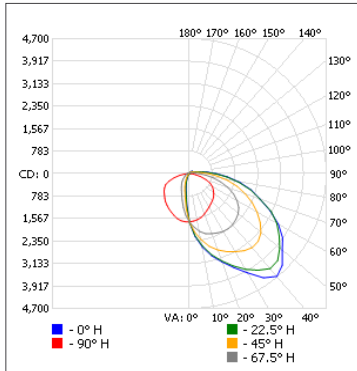

LUMEN SPECIFICATION TABLE

Watts (W)	3 000 K		4 000 K		5 000 K	
	Lumen output (lm)	Efficacy (lm/W)	Lumen output (lm)	Efficacy (lm/W)	Lumen output (lm)	Efficacy (lm/W)
30	4 283	136	4 395	142	4 516	143
40	5 469	133	5 698	141	5 801	140
60	7 672	131	7 872	137	7 908	133

DIMENSIONS AND WEIGHTS

A in. (mm)	13.82" (351)
B in. (mm)	8.88" (2263)
C in. (mm)	4.48" (114)
Net weight (lbs)	9.1

Data is based upon tests performed in a controlled environment. Actual performance can vary depending on operating conditions. All products are subject to change or may be discontinued any time without notice. Please contact your Stanpro customer service representative to confirm inventory levels at time of order.

PHOTOMETRIC DATA¹

69723 • WSL-PS60-Q-3C-BR/CHOICE • 60 W • 4 000 K • 8 312 lm

Polar candela distribution

Zonal lumen summary

Zone	Lumens	% Fixture
0-30	1 395.3	16.8
0-40	2 495.0	30
0-60	5 160.6	62.1
60-90	2 569.9	30.9
70-100	1 618.9	19.5
90-120	423.2	5.1
0-90	7 730.5	93
90-180	581.6	7
0-180	8 312.1	100

Illuminance at a distance

Center beam fc		Beam width	
1.7'	582 fc	2.2'	3.5'
3.3'	154 fc	4.3'	6.8'
5.0'	67.2 fc	6.5'	10.3'
6.7'	37.4 fc	8.8'	13.8'
8.3'	24.4 fc	10.9'	17.1'
10.0'	16.8 fc	13.1'	20.6'

Vert. spread: 66.4°
Horiz. spread: 91.7°