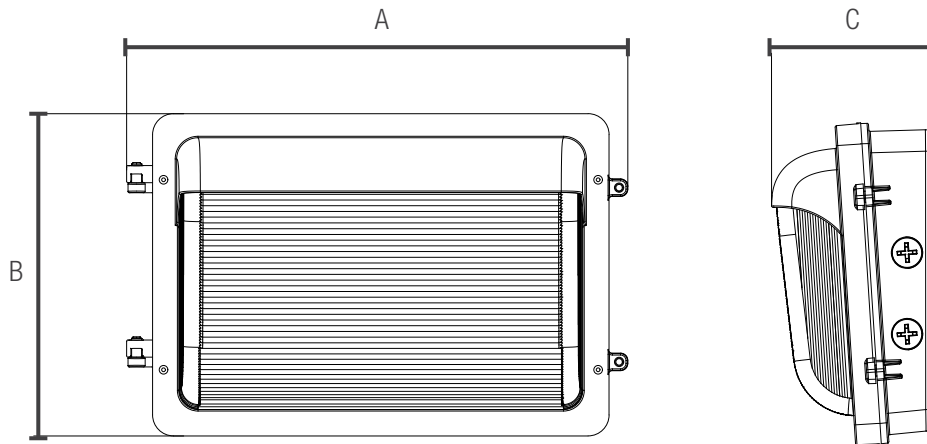

DIMENSIONS AND WEIGHTS

A in. (mm)	13.82" (351)
B in. (mm)	8.88" (2263)
C in. (mm)	4.48" (114)
Net weight (lbs)	9.1

Data is based upon tests performed in a controlled environment. Actual performance can vary depending on operating conditions. All products are subject to change or may be discontinued any time without notice. Please contact your Stanpro customer service representative to confirm inventory levels at time of order.