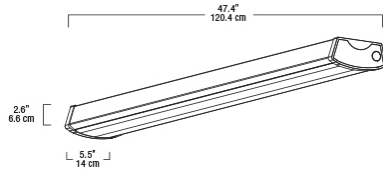

DIMENSIONS

RATINGS

ORDERING GUIDE

COBRAPLUS WRAP LIGHT SERIES

Series	Length	Color Temperature	Finish
WLLED	48	CCT 3K-4K-5K	WH White
Notes:	Configure product using BOLD options: Ex: WLLED48CCT-WH