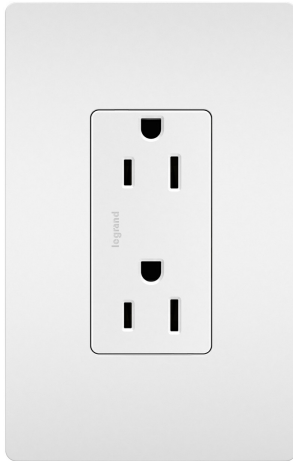

radiant Collection  
radiant® Outlet, White  
Part No. 885WCC21

Take a step up from the standard. This duplex outlet installs easily for the basic power every home needs, while elevating your space with the sleek, clean lines of radiant® for a sophisticated look. Made exclusively for use with screwless Wall Plates from the radiant® Collection, sold separately.

## Features & Benefits

Replaces any standard outlet with ease, in as little as 10 minutes.

Features durable, high-impact resistant thermoplastic construction.

More color options available to fit any style, including finishes to match current hardware and lighting trends.

### General Info

Product Line	Pass & Seymour	Color	White
Country Of Origin	China	Number of Receptacles	2
Outlet Type	Indoor, Residential	Application Sector	Residential/Commercial
Warranty Type	1-Year Limited Warranty		

### Dimensions

Product Width US	1.29 in	Product Depth US	1.0 in
Product Height US	4.2 in		