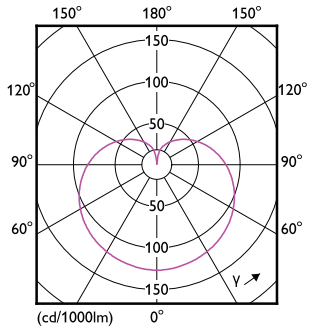

CorePro Plastic (Dimmable) A-Shape Lamps

Photometric data

Light Distribution Diagram - 8.8A19/COR/927/FR/P/E26/DIM/T20 6/1CT