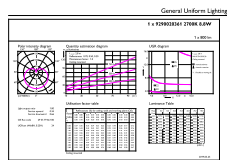

Photometric data

General uniform lighting - 8.8A19/COR/927/FR/P/E26/DIM/T20 6/1CT

Spectral Power Distribution Colour - 8.8A19/COR/927/FR/P/E26/DIM/T20 6/1CT