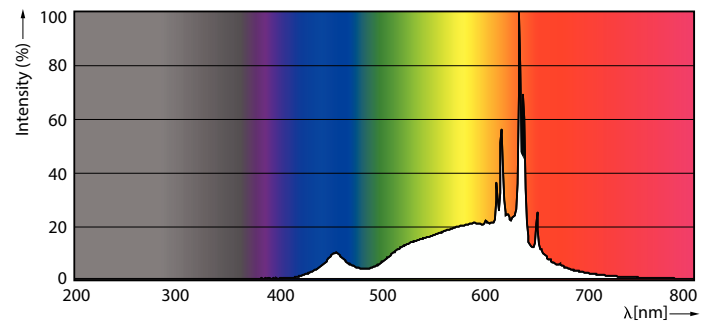

General uniform lighting - 8.8A19/COR/927/FR/P/E26/DIM/T20 6/1CT

Spectral Power Distribution Colour - 8.8A19/COR/927/FR/P/E26/DIM/T20 6/1CT