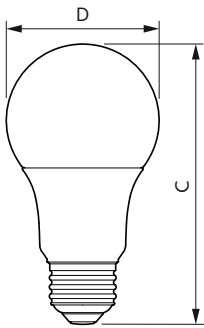

## Product Data

Order product name	8.8A19/COR/927/FR/P/E26/DIM/T20 6/1CT
--------------------	---------------------------------------

Full product name	8.8A19/COR/927/FR/P/E26/DIM/T20 6/1CT
Order code	550434
Material Nr. (12NC)	929002036104
Numerator - Quantity Per Pack	1
EAN/UPC - Product/Case	046677550431
Numerator - Packs per outer box	6
EAN/UPC - Case	50046677550436

## Dimensional drawing

Product	D	C
8.8A19/COR/927/FR/P/E26/DIM/T20 6/1CT	62.5 mm	111.5 mm