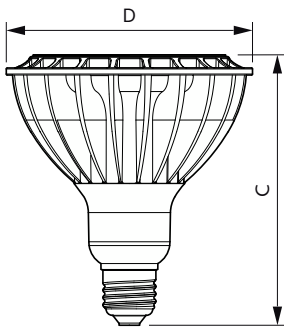

TrueForce High Lumen PAR

33PAR38/PER/830/S15/DIM/120V 6/1FB

Philips LED TrueForce PAR high lumen lamps are the perfect transition from CDM lamps to LED.

Product data

General Information		Power Consumption	
Cap-Base	E26 [Single Contact Medium Screw]	Power Consumption	33 W
Nominal lifetime	25,000 hour(s)	Lamp Current (Nom)	300 mA
Switching Cycle	50,000	Wattage Equivalent	250 W
Lighting Technology	LED	Starting Time (Nom)	0.5 s
EU RoHS compliant	Yes	Warm-up time to 60% light	0.5 s
		Power Factor (Fraction)	0.95
		Voltage (Nom)	120 V
Light Technical		Temperature	
Color Code	830 [CCT of 3000K]	Ambient temperature range	-20 to +45 °C
Beam Angle (Nom)	15 degree(s)	T-Case Maximum (Nom)	90 °C
Luminous Flux	3,000 lm		
Luminous Intensity (Nom)	33,000 cd	Controls and Dimming	
Color Designation	White (WH)	Dimmable	Only with specific dimmers
Correlated Color Temperature (Nom)	3000 K		
Luminous Efficacy (rated) (Nom)	90 lm/W	Mechanical and Housing	
Color Consistency	<4	Bulb Finish	Clear
Color rendering index (CRI)	80	Bulb Material	Metal
LLMF At End Of Nominal Lifetime (Nom)	70 %	Bulb Shape	PAR38
		UL Wet/ damp/ dry location	Damp location
Operating and Electrical			
Line Frequency	50 to 60 Hz		
Input Frequency	50 to 60 Hz		

Product Data

Order product name	33PAR38/PER/830/S15/DIM/120V 6/1FB
--------------------	------------------------------------

Full product name	33PAR38/PER/830/S15/DIM/120V 6/1FB
Order code	534602
Material Nr. (12NC)	929001916804
Numerator - Quantity Per Pack	1
EAN/UPC - Product/Case	046677534608
Numerator - Packs per outer box	6
EAN/UPC - Case	50046677534603

Dimensional drawing

Product	D	C
33PAR38/PER/830/S15/DIM/120V 6/1FB	123 mm	133 mm

Photometric data

Light Distribution Diagram - 33PAR38/PER/830/S15/DIM/120V 6/1FB

Spectral Power Distribution Colour - 33PAR38/PER/830/S15/DIM/120V 6/1FB