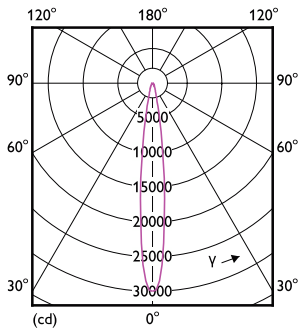

TrueForce High Lumen PAR

33PAR38/PER/830/S15/DIM/120V 6/1FB

Philips LED TrueForce PAR high lumen lamps are the perfect transition from CDM lamps to LED.

Product data

General Information		Power Consumption	
Cap-Base	E26 [Single Contact Medium Screw]	Power Consumption	33 W
Nominal lifetime	25,000 hour(s)	Lamp Current (Nom)	300 mA
Switching Cycle	50,000	Wattage Equivalent	250 W
Lighting Technology	LED	Starting Time (Nom)	0.5 s
EU RoHS compliant	Yes	Warm-up time to 60% light	0.5 s
		Power Factor (Fraction)	0.95
		Voltage (Nom)	120 V
Light Technical		Temperature	
Color Code	830 [CCT of 3000K]	Ambient temperature range	-20 to +45 °C
Beam Angle (Nom)	15 degree(s)	T-Case Maximum (Nom)	90 °C
Luminous Flux	3,000 lm		
Luminous Intensity (Nom)	33,000 cd	Controls and Dimming	
Color Designation	White (WH)	Dimmable	Only with specific dimmers
Correlated Color Temperature (Nom)	3000 K		
Luminous Efficacy (rated) (Nom)	90 lm/W	Mechanical and Housing	
Color Consistency	<4	Bulb Finish	Clear
Color rendering index (CRI)	80	Bulb Material	Metal
LLMF At End Of Nominal Lifetime (Nom)	70 %	Bulb Shape	PAR38
		UL Wet/ damp/ dry location	Damp location
Operating and Electrical			
Line Frequency	50 to 60 Hz		
Input Frequency	50 to 60 Hz		

Dimensional drawing

Product	D	C
33PAR38/PER/830/S15/DIM/120V 6/1FB	123 mm	133 mm

Photometric data

Light Distribution Diagram - 33PAR38/PER/830/S15/DIM/120V 6/1FB

Spectral Power Distribution Colour - 33PAR38/PER/830/S15/DIM/120V 6/1FB