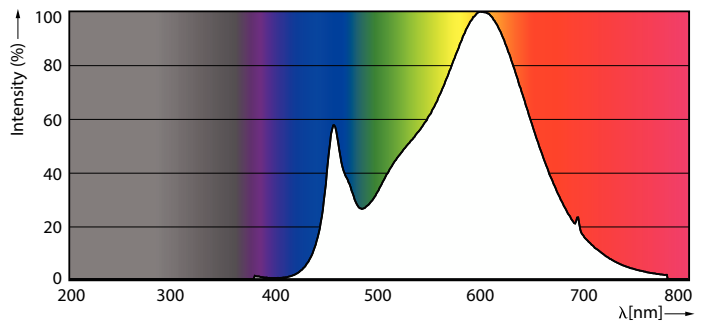

TrueForce High Lumen PAR

33PAR38/PER/830/S15/DIM/120V 6/1FB

Philips LED TrueForce PAR high lumen lamps are the perfect transition from CDM lamps to LED.

Product data

General Information		Power Consumption	
Cap-Base	E26 [Single Contact Medium Screw]	Power Consumption	33 W
Nominal lifetime	25,000 hour(s)	Lamp Current (Nom)	300 mA
Switching Cycle	50,000	Wattage Equivalent	250 W
Lighting Technology	LED	Starting Time (Nom)	0.5 s
EU RoHS compliant	Yes	Warm-up time to 60% light	0.5 s
		Power Factor (Fraction)	0.95
		Voltage (Nom)	120 V
Light Technical		Temperature	
Color Code	830 [CCT of 3000K]	Ambient temperature range	-20 to +45 °C
Beam Angle (Nom)	15 degree(s)	T-Case Maximum (Nom)	90 °C
Luminous Flux	3,000 lm		
Luminous Intensity (Nom)	33,000 cd	Controls and Dimming	
Color Designation	White (WH)	Dimmable	Only with specific dimmers
Correlated Color Temperature (Nom)	3000 K		
Luminous Efficacy (rated) (Nom)	90 lm/W	Mechanical and Housing	
Color Consistency	<4	Bulb Finish	Clear
Color rendering index (CRI)	80	Bulb Material	Metal
LLMF At End Of Nominal Lifetime (Nom)	70 %	Bulb Shape	PAR38
		UL Wet/ damp/ dry location	Damp location
Operating and Electrical			
Line Frequency	50 to 60 Hz		
Input Frequency	50 to 60 Hz		

Dimensional drawing

Product	D	C
33PAR38/PER/830/S15/DIM/120V 6/1FB	123 mm	133 mm

Photometric data

Light Distribution Diagram - 33PAR38/PER/830/S15/DIM/120V 6/1FB

Spectral Power Distribution Colour - 33PAR38/PER/830/S15/DIM/120V 6/1FB