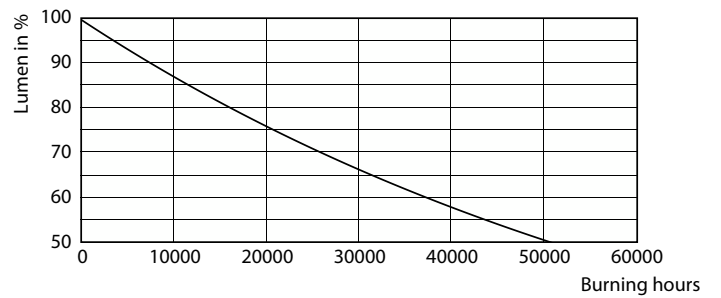

Lumen Maintenance Diagram - 33PAR38/PER/830/S15/DIM/120V 6/1FB