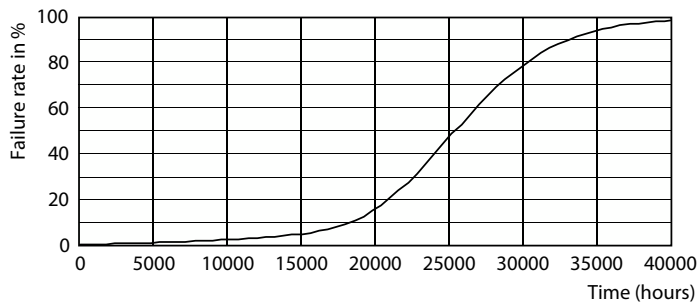

TrueForce High Lumen PAR

Photometric data

Accent Lighting Spots - 33PAR38/PER/830/S15/DIM/120V 6/1FB

Lifetime

Life Expectancy Diagram - 33PAR38/PER/830/S15/DIM/120V 6/1FB