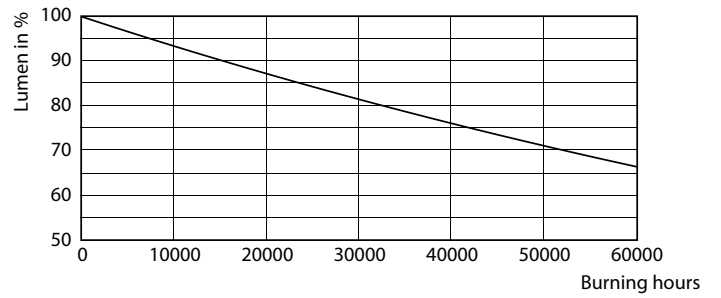

LED Corn Cobs

Lifetime

Life Expectancy Diagram - 27CC/LED/840/ND E26 G2 BB 6/1

Lumen Maintenance Diagram - 27CC/LED/840/ND E26 G2 BB 6/1