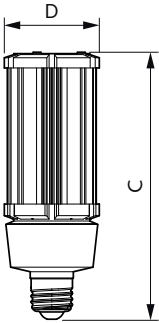

Product data

General Information	
Cap-Base	E26 [Single Contact Medium Screw]
Nominal lifetime	50,000 hour(s)
Switching Cycle	50,000
Lighting Technology	LED
EU RoHS compliant	Yes
Light Technical	
Color Code	840 [CCT of 4000K]
Luminous Flux	3,700 lm
Color Designation	Cool White (CW)
Correlated Color Temperature (Nom)	4000 K
Luminous Efficacy (rated) (Nom)	137.00 lm/W
Color Consistency	ANSI 4000K quadrangle
Color rendering index (CRI)	80
LLMF At End Of Nominal Lifetime (Nom)	70 %
Operating and Electrical	
Line Frequency	50 to 60 Hz
Input Frequency	50 to 60 Hz
Power Consumption	27 W
Lamp Current (Nom)	300 mA
Starting Time (Nom)	1 s

Warm-up time to 60% light	1 s
Power Factor (Fraction)	0.9
Voltage (Nom)	100-277 V
UL Type	HIB_UL Type B (UL Listed+Classified)
Temperature	
Ambient temperature range	-20 °C to 45 °C
T-Case Maximum (Nom)	60 °C
Controls and Dimming	
Dimmable	No
Mechanical and Housing	
Bulb Finish	Clear
Bulb Material	Plastic
Bulb Shape	Corncob
Approval and Application	
Energy Consumption kWh/1000 h	27 kWh
Application Conditions	
can it be used in closed luminaires	Yes

LED Corn Cobs

Product Data

Order product name	27CC/LED/840/ND E26 G2 BB 6/1
Full product name	27CC/LED/840/ND E26 G2 BB 6/1
Order code	559674
Material Nr. (12NC)	929002395604
Numerator - Quantity Per Pack	1

EAN/UPC - Product/Case	046677559670
Numerator - Packs per outer box	6
EAN/UPC - Case	50046677559675

Dimensional drawing

Product	D	C
27CC/LED/840/ND E26 G2 BB 6/1	60 mm	170 mm

Photometric data

Spectral Power Distribution Colour - 27CC/LED/840/ND E26 G2 BB 6/1