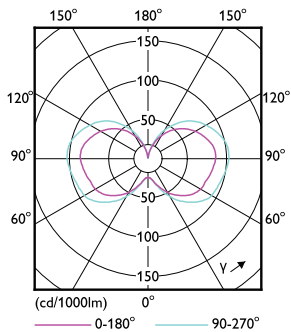

Product data

General Information	
Cap-Base	E26 [Single Contact Medium Screw]
Nominal lifetime	50,000 hour(s)
Switching Cycle	50,000
Lighting Technology	LED
EU RoHS compliant	Yes
Light Technical	
Color Code	840 [CCT of 4000K]
Luminous Flux	3,700 lm
Color Designation	Cool White (CW)
Correlated Color Temperature (Nom)	4000 K
Luminous Efficacy (rated) (Nom)	137.00 lm/W
Color Consistency	ANSI 4000K quadrangle
Color rendering index (CRI)	80
LLMF At End Of Nominal Lifetime (Nom)	70 %
Operating and Electrical	
Line Frequency	50 to 60 Hz
Input Frequency	50 to 60 Hz
Power Consumption	27 W
Lamp Current (Nom)	300 mA
Starting Time (Nom)	1 s

EAN/UPC - Product/Case	046677559670
Numerator - Packs per outer box	6
EAN/UPC - Case	50046677559675

Dimensional drawing

Product	D	C
27CC/LED/840/ND E26 G2 BB 6/1	60 mm	170 mm

Photometric data

Spectral Power Distribution Colour - 27CC/LED/840/ND E26 G2 BB 6/1

General uniform lighting - 27CC/LED/840/ND E26 G2 BB 6/1

Light Distribution Diagram - 27CC/LED/840/ND E26 G2 BB 6/1

LED Corn Cobs

Lifetime

Life Expectancy Diagram - 27CC/LED/840/ND E26 G2 BB 6/1

Lumen Maintenance Diagram - 27CC/LED/840/ND E26 G2 BB 6/1