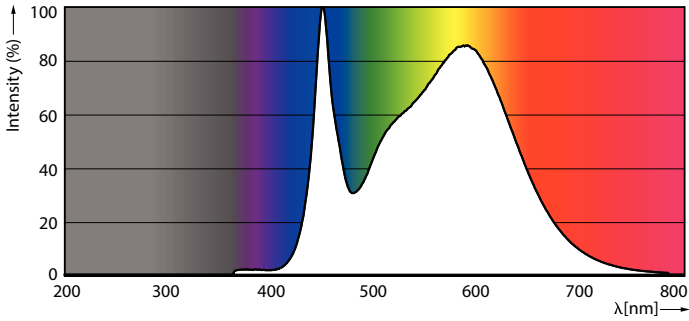

Photometric data

Spectral Power Distribution Colour - 27CC/LED/840/ND E26 G2 BB 6/1

General uniform lighting - 27CC/LED/840/ND E26 G2 BB 6/1