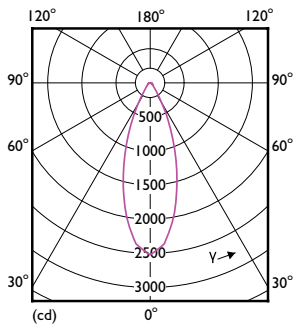

Product data

General Information	
Cap-Base	E26 [Single Contact Medium Screw]
Nominal lifetime	25,000 hour(s)
Switching Cycle	50,000
Lighting Technology	LED
EU RoHS compliant	Yes
Light Technical	
Color Code	927 [CCT of 2700K]
Beam Angle (Nom)	40 degree(s)
Luminous Flux	1,200 lm
Luminous Intensity (Nom)	2,450 cd
Color Designation	Warm White (WW)
Correlated Color Temperature (Nom)	2700 K
Luminous Efficacy (rated) (Nom)	92.00 lm/W
Color Consistency	<4
Color rendering index (CRI)	90
LLMF At End Of Nominal Lifetime (Nom)	70 %
Operating and Electrical	
Line Frequency	50 to 60 Hz
Input Frequency	50 to 60 Hz
Power Consumption	13 W
Lamp Current (Nom)	120 mA

Dimensional drawing

Product	D	C
13PAR38/LED/927/F40/DIM/GULW/T20 6/1FB	122 mm	129 mm

Photometric data

Accent Lighting Spots - 13PAR38/LED/927/F40/DIM/GULW/T20 6/1FB

Spectral Power Distribution Colour - 13PAR38/LED/927/F40/DIM/GULW/T20 6/1FB