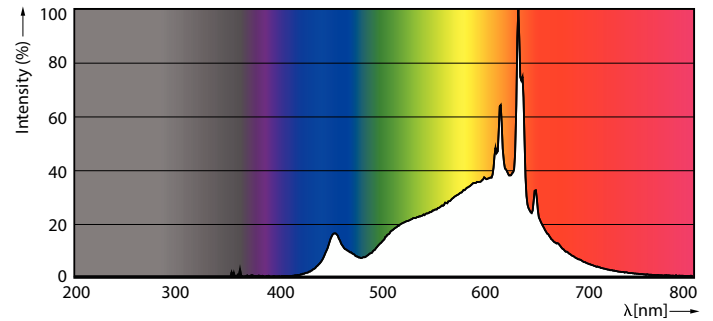

Product data

General Information	
Cap-Base	E26 [Single Contact Medium Screw]
Nominal lifetime	25,000 hour(s)
Switching Cycle	50,000
Lighting Technology	LED
EU RoHS compliant	Yes
Light Technical	
Color Code	927 [CCT of 2700K]
Beam Angle (Nom)	40 degree(s)
Luminous Flux	1,200 lm
Luminous Intensity (Nom)	2,450 cd
Color Designation	Warm White (WW)
Correlated Color Temperature (Nom)	2700 K
Luminous Efficacy (rated) (Nom)	92.00 lm/W
Color Consistency	<4
Color rendering index (CRI)	90
LLMF At End Of Nominal Lifetime (Nom)	70 %
Operating and Electrical	
Line Frequency	50 to 60 Hz
Input Frequency	50 to 60 Hz
Power Consumption	13 W
Lamp Current (Nom)	120 mA

Wattage Equivalent	120 W
Starting Time (Nom)	0.5 s
Warm-up time to 60% light	0.5 s
Power Factor (Fraction)	0.9
Voltage (Nom)	120 V
Temperature	
T-Case Maximum (Nom)	75 °C
Controls and Dimming	
Dimmable	Only with specific dimmers
Mechanical and Housing	
Bulb Finish	Clear
Bulb Material	Glass
Bulb Shape	PAR38
Approval and Application	
Suitable For Accent Lighting	Yes
Energy Certifications	Energy Star
Product Data	
Order product name	13PAR38/LED/927/F40/DIM/GULW/T20 6/1FB

Dimensional drawing

Product	D	C
13PAR38/LED/927/F40/DIM/GULW/T20 6/1FB	122 mm	129 mm

Photometric data

Accent Lighting Spots - 13PAR38/LED/927/F40/DIM/GULW/T20 6/1FB

Spectral Power Distribution Colour - 13PAR38/LED/927/F40/DIM/GULW/T20 6/1FB