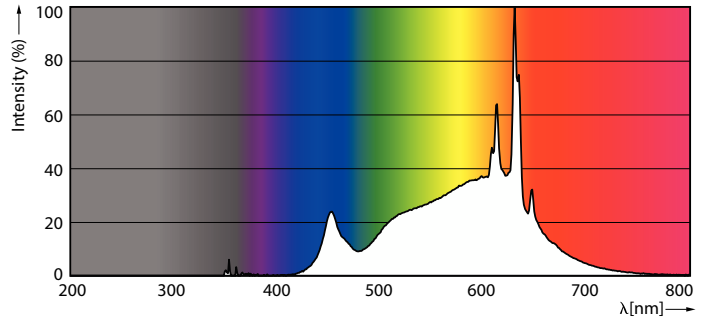

Photometric data

Spectral Power Distribution Colour - 8.5PAR30S/LED/930/F25/DIM/GULW/T20 6/1FB

Accent Lighting Spots - 8.5PAR30S/LED/930/F25/DIM/GULW/T20 6/1FB