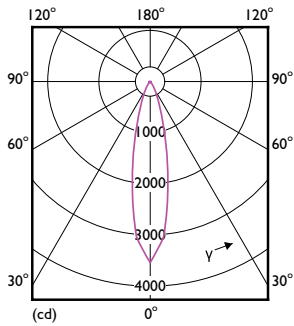

Photometric data

Light Distribution Diagram - 8.5PAR30S/LED/930/F25/DIM/GULW/T20 6/1FB

Accent Lighting Spots - 8.5PAR30S/LED/930/F25/DIM/GULW/T20 6/1FB