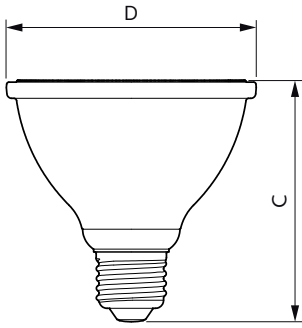

## 8.5PAR30S/LED/930/F25/DIM/GULW/T20 6/1FB

Philips LED spots with a single optic beam, provide a clean beam that's free from shadows with beam angles from 15 and 40 degrees to suit every general lighting application.

### Product data

General Information		Wattage Equivalent	
Cap-Base	E26 [Single Contact Medium Screw]		75 W
Nominal lifetime	25,000 hour(s)	Starting Time (Nom)	0.5 s
Switching Cycle	25,000	Warm-up time to 60% light	0.5 s
Lighting Technology	LED	Power Factor (Fraction)	0.9
EU RoHS compliant	Yes	Voltage (Nom)	120 V
Light Technical		Temperature	
Color Code	930 [CCT of 3000K]	T-Case Maximum (Nom)	70 °C
Beam Angle (Nom)	25 degree(s)	Controls and Dimming	
Luminous Flux	850 lm	Dimmable	Only with specific dimmers
Luminous Intensity (Nom)	3,300 cd	Mechanical and Housing	
Color Designation	White (WH)	Bulb Finish	Clear
Correlated Color Temperature (Nom)	3000 K	Bulb Material	Glass
Luminous Efficacy (rated) (Nom)	100.00 lm/W	Bulb Shape	PAR30S
Color Consistency	<4	Approval and Application	
Color rendering index (CRI)	90	Suitable For Accent Lighting	Yes
LLMF At End Of Nominal Lifetime (Nom)	70 %	Energy Certifications	Energy Star
Operating and Electrical		Product Data	
Line Frequency	50 to 60 Hz	Order product name	8.5PAR30S/LED/930/F25/DIM/GULW/T20
Input Frequency	50 to 60 Hz		6/1FB
Power Consumption	8.5 W		
Lamp Current (Nom)	80 mA		

## Dimensional drawing

Product	D	C
8.5PAR30S/LED/930/F25/DIM/GULW/T20 6/1FB	94 mm	90 mm