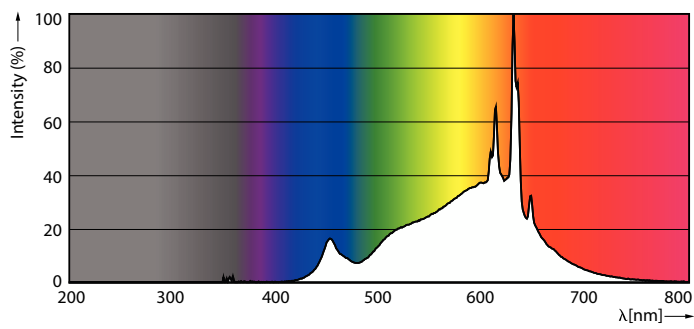

Photometric data

Spectral Power Distribution Colour - 13PAR38/LED/927/F25/DIM/GULW/T20 6/1FB

Accent Lighting Spots - 13PAR38/LED/927/F25/DIM/GULW/T20 6/1FB