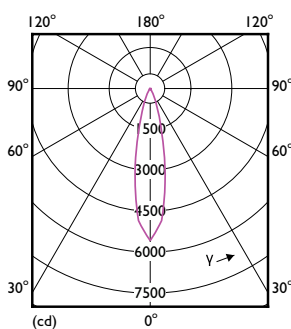

Photometric data

Light Distribution Diagram - 13PAR38/LED/927/F25/DIM/GULW/T20 6/1FB

Accent Lighting Spots - 13PAR38/LED/927/F25/DIM/GULW/T20 6/1FB