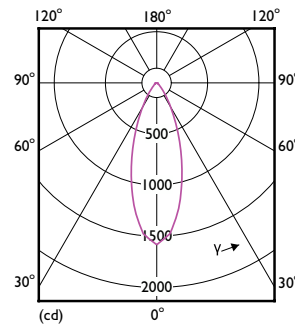

Accent Lighting Spots - 8.5PAR30S/LED/927/F40/DIM/GULW/T20 6/1FB

Light Distribution Diagram - 8.5PAR30S/LED/927/F40/DIM/GULW/T20 6/1FB