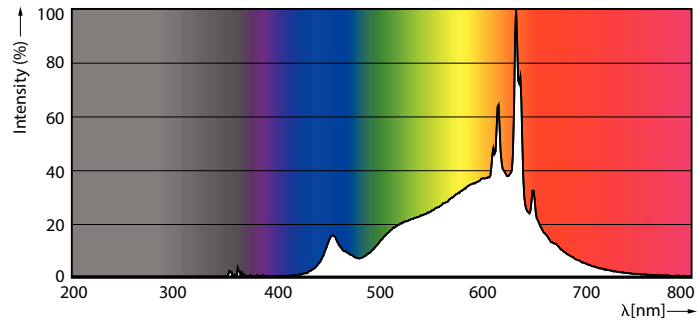

LED PAR30 S/L

8.5PAR30S/LED/927/F40/DIM/GULW/T20 6/1FB

Philips LED spots with a single optic beam, provide a clean beam that's free from shadows with beam angles from 15 and 40 degrees to suit every general lighting application.

Product data

General Information		Wattage Equivalent	
Cap-Base	E26 [Single Contact Medium Screw]		75 W
Nominal lifetime	25,000 hour(s)	Starting Time (Nom)	0.5 s
Switching Cycle	50,000	Warm-up time to 60% light	0.5 s
Lighting Technology	LED	Power Factor (Fraction)	0.9
EU RoHS compliant	Yes	Voltage (Nom)	120 V
Light Technical		Temperature	
Color Code	927 [CCT of 2700K]	T-Case Maximum (Nom)	70 °C
Beam Angle (Nom)	40 degree(s)	Controls and Dimming	
Luminous Flux	800 lm	Dimmable	Only with specific dimmers
Luminous Intensity (Nom)	1,600 cd	Mechanical and Housing	
Color Designation	Warm White (WW)	Bulb Finish	Clear
Correlated Color Temperature (Nom)	2700 K	Bulb Material	Glass
Luminous Efficacy (rated) (Nom)	94.00 lm/W	Bulb Shape	PAR30S
Color Consistency	<4	Approval and Application	
Color rendering index (CRI)	90	Suitable For Accent Lighting	Yes
LLMF At End Of Nominal Lifetime (Nom)	70 %	Energy Certifications	Energy Star
Operating and Electrical		Product Data	
Line Frequency	50 to 60 Hz	Order product name	8.5PAR30S/LED/927/F40/DIM/GULW/T20
Input Frequency	50 to 60 Hz		6/1FB
Power Consumption	8.5 W		
Lamp Current (Nom)	80 mA		

Dimensional drawing

Product	D	C
8.5PAR30S/LED/927/F40/DIM/GULW/T20 6/1FB	94 mm	90 mm

Photometric data

Lighting Solutions 11 | Page 17

Spectral Power Distribution Colour - 8.5PAR30S/LED/927/F40/DIM/GULW/T20 6/1FB