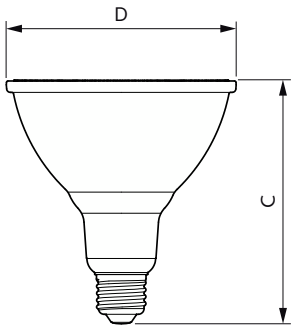

LED PAR38

Full product name	13PAR38/LED/930/F25/DIM/GULW/T20
	6/1FB
Order code	567768
Material Nr. (12NC)	929003029604
Numerator - Quantity Per Pack	1

EAN/UPC - Product/Case	046677567767
Numerator - Packs per outer box	6
EAN/UPC - Case	50046677567762

Dimensional drawing

Product	D	C
13PAR38/LED/930/F25/DIM/GULW/T20 6/1FB	122 mm	129 mm