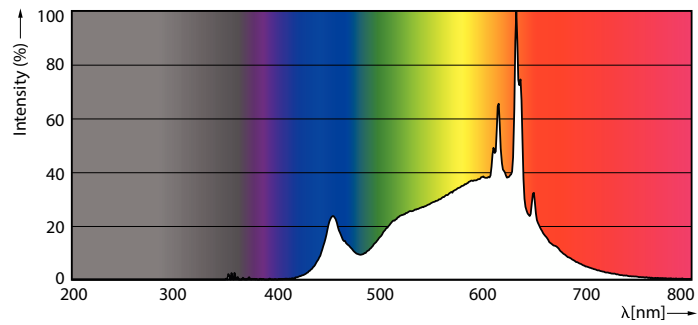

Photometric data

Spectral Power Distribution Colour - 13PAR38/LED/930/F25/DIM/GULW/T20 6/1FB

046677567767 Page 1/1

Accent Lighting Spots - 13PAR38/LED/930/F25/DIM/GULW/T20 6/1FB