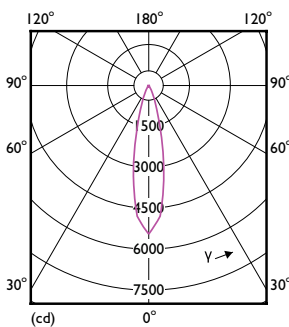

Photometric data

Light Distribution Diagram - 13PAR38/LED/930/F25/DIM/GULW/T20 6/1FB

046677567767 Page 1/1

Accent Lighting Spots - 13PAR38/LED/930/F25/DIM/GULW/T20 6/1FB