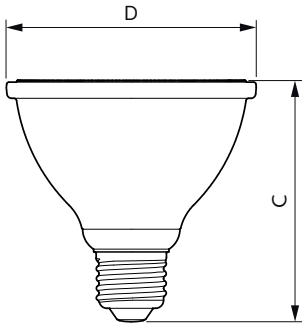

## 8.5PAR30S/LED/930/F40/DIM/GULW/T20 6/1FB

Philips LED spots with a single optic beam, provide a clean beam that's free from shadows with beam angles from 15 and 40 degrees to suit every general lighting application.

### Product data

General Information		Wattage Equivalent	
Cap-Base	E26 [Single Contact Medium Screw]		75 W
Nominal lifetime	25,000 hour(s)	Starting Time (Nom)	0.5 s
Switching Cycle	50,000	Warm-up time to 60% light	0.5 s
Lighting Technology	LED	Power Factor (Fraction)	0.9
EU RoHS compliant	Yes	Voltage (Nom)	120 V
Light Technical		Temperature	
Color Code	930 [CCT of 3000K]	T-Case Maximum (Nom)	70 °C
Beam Angle (Nom)	40 degree(s)	Controls and Dimming	
Luminous Flux	850 lm	Dimmable	Only with specific dimmers
Luminous Intensity (Nom)	1,600 cd	Mechanical and Housing	
Color Designation	White (WH)	Bulb Finish	Clear
Correlated Color Temperature (Nom)	3000 K	Bulb Material	Glass
Luminous Efficacy (rated) (Nom)	100.00 lm/W	Bulb Shape	PAR30S
Color Consistency	<4	Approval and Application	
Color rendering index (CRI)	90	Suitable For Accent Lighting	Yes
LLMF At End Of Nominal Lifetime (Nom)	70 %	Energy Certifications	Energy Star
Operating and Electrical		Product Data	
Line Frequency	50 to 60 Hz	Order product name	8.5PAR30S/LED/930/F40/DIM/GULW/T20
Input Frequency	50 to 60 Hz		6/1FB
Power Consumption	8.5 W		
Lamp Current (Nom)	80 mA		

## Dimensional drawing

Product	D	C
8.5PAR30S/LED/930/F40/DIM/GULW/T20 6/1FB	94 mm	90 mm