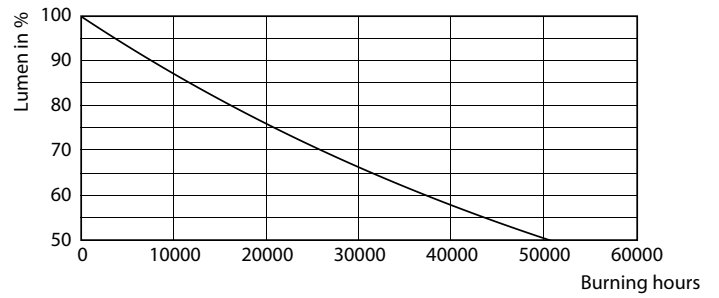

LED PAR30 S/L

Lifetime

Life Expectancy Diagram - 8.5PAR30S/LED/930/F40/DIM/GULW/T20
6/1FB

Lumen Maintenance Diagram - 8.5PAR30S/LED/930/F40/DIM/GULW/T20
6/1FB