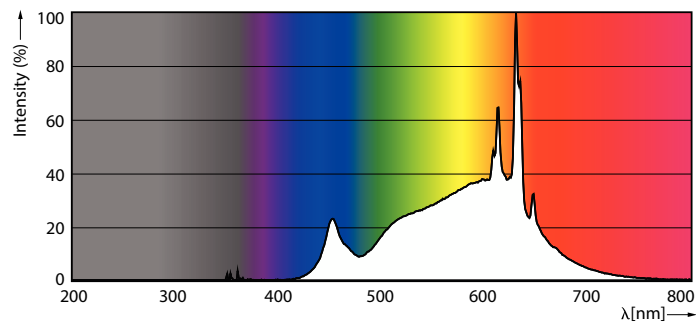

### Product data

General Information		Wattage Equivalent	
Cap-Base	E26 [Single Contact Medium Screw]		75 W
Nominal lifetime	25,000 hour(s)	Starting Time (Nom)	0.5 s
Switching Cycle	50,000	Warm-up time to 60% light	0.5 s
Lighting Technology	LED	Power Factor (Fraction)	0.9
EU RoHS compliant	Yes	Voltage (Nom)	120 V
Light Technical		Temperature	
Color Code	930 [CCT of 3000K]	T-Case Maximum (Nom)	70 °C
Beam Angle (Nom)	40 degree(s)	Controls and Dimming	
Luminous Flux	850 lm	Dimmable	Only with specific dimmers
Luminous Intensity (Nom)	1,600 cd	Mechanical and Housing	
Color Designation	White (WH)	Bulb Finish	Clear
Correlated Color Temperature (Nom)	3000 K	Bulb Material	Glass
Luminous Efficacy (rated) (Nom)	100.00 lm/W	Bulb Shape	PAR30S
Color Consistency	<4	Approval and Application	
Color rendering index (CRI)	90	Suitable For Accent Lighting	Yes
LLMF At End Of Nominal Lifetime (Nom)	70 %	Energy Certifications	Energy Star
Operating and Electrical		Product Data	
Line Frequency	50 to 60 Hz	Order product name	8.5PAR30S/LED/930/F40/DIM/GULW/T20
Input Frequency	50 to 60 Hz		6/1FB
Power Consumption	8.5 W		
Lamp Current (Nom)	80 mA		

## Photometric data

Accent Lighting Spots - 8.5PAR30S/LED/930/F40/DIM/GULW/T20 6/1FB

Light Distribution Diagram - 8.5PAR30S/LED/930/F40/DIM/GULW/T20 6/1FB

Spectral Power Distribution Colour - 8.5PAR30S/LED/930/F40/DIM/GULW/T20 6/1FB