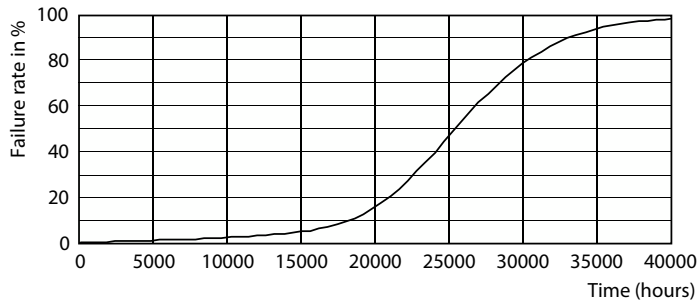

LED PAR30 S/L

Lifetime

Life Expectancy Diagram - 8.5PAR30S/LED/930/F40/DIM/GULW/T20
6/1FB

Lumen Maintenance Diagram - 8.5PAR30S/LED/930/F40/DIM/GULW/T20
6/1FB