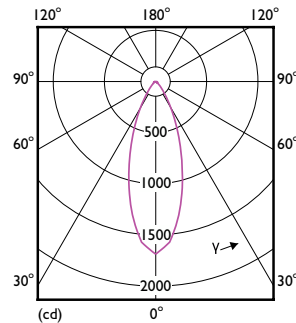

Accent Lighting Spots - 8.5PAR30S/LED/930/F40/DIM/GULW/T20 6/1FB

Light Distribution Diagram - 8.5PAR30S/LED/930/F40/DIM/GULW/T20 6/1FB