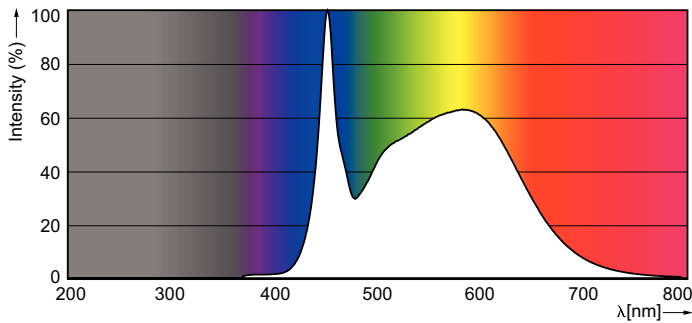

Photometric data

Spectral Power Distribution Colour - 24T5HO/46-850/IF35/P/DIM 10/1

General uniform lighting - 24T5HO/46-850/IF35/P/DIM 10/1