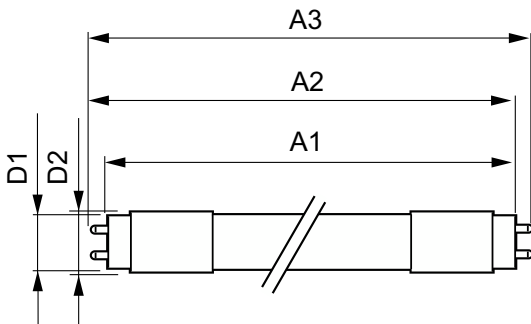

Product data

General Information		Color rendering index (CRI)		82
Cap-Base	G5	LLMF At End Of Nominal Lifetime (Nom)		70 %
Nominal lifetime	50,000 hour(s)	Operating and Electrical		
Switching Cycle	50,000	Line Frequency	40000-80000 Hz	
Lighting Technology	LED	Input Frequency	40000-80000 Hz	
EU RoHS compliant	Yes	Power Consumption	24 W	
Light Technical		Lamp Current (Max)	600 mA	
Color Code	850 [CCT of 5000K]	Lamp Current (Min)	400 mA	
Beam Angle (Nom)	140 degree(s)	Wattage Equivalent	54 W	
Luminous Flux	3,500 lm	Starting Time (Nom)	0.5 s	
Color Designation	Daylight	Warm-up time to 60% light	0.5 s	
Correlated Color Temperature (Nom)	5000 K	Power Factor (Fraction)	0.9	
Luminous Efficacy (rated) (Nom)	145.00 lm/W	Voltage (Nom)	39-64 V	
Color Consistency	<5			

InstantFit (UL Type-A) T5

UL Type	UL Type A
Temperature	
Ambient temperature range	-20 °C to 45 °C
T-Case Maximum (Nom)	45 °C
Controls and Dimming	
Dimmable	Yes
Mechanical and Housing	
Bulb Finish	Frosted
Bulb Material	Plastic
Product Length	1,200 mm
Bulb Shape	T5
Approval and Application	
Energy Saving Product	Yes
Approval Marks	UL certificate RoHS compliance DLC compliance

Energy Consumption kWh/1000 h	- kWh
Energy Certifications	DLC Standard
Application Conditions	
can it be used in closed luminaires	Yes
Product Data	
Order product name	24T5HO/46-850/IF35/P/DIM 10/1
Full product name	24T5HO/46-850/IF35/P/DIM 10/1
Order code	467159
Material Nr. (12NC)	929001284004
Numerator - Quantity Per Pack	1
EAN/UPC - Product/Case	046677467159
Numerator - Packs per outer box	10
EAN/UPC - Case	50046677467154

Dimensional drawing

Product	D1	D2	A1	A2	A3
24T5HO/46-850/IF35/P/DIM 10/1	15.2 mm	17.8 mm	1,147.8 mm	1,154.9 mm	1,162 mm

Photometric data

Spectral Power Distribution Colour - 24T5HO/46-850/IF35/P/DIM 10/1