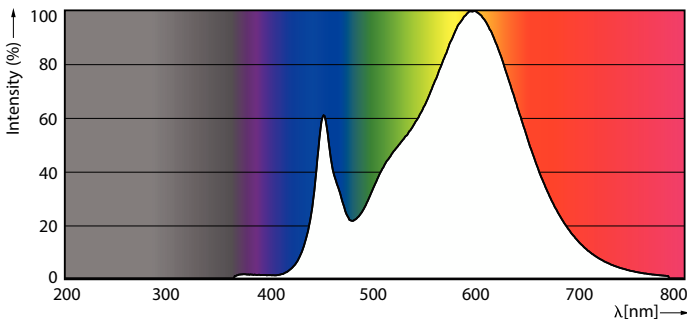

Product data

General Information	
Cap-Base	E26 [Single Contact Medium Screw]
Nominal lifetime	50,000 hour(s)
Switching Cycle	50,000
Lighting Technology	LED
EU RoHS compliant	Yes
Light Technical	
Color Code	830 [CCT of 3000K]
Luminous Flux	2,300 lm
Color Designation	White (WH)
Correlated Color Temperature (Nom)	3000 K
Luminous Efficacy (rated) (Nom)	127.00 lm/W
Color Consistency	ANSI 3000K quadrangle
Color rendering index (CRI)	80
LLMF At End Of Nominal Lifetime (Nom)	70 %
Operating and Electrical	
Line Frequency	50 to 60 Hz
Input Frequency	50 to 60 Hz
Power Consumption	18 W
Lamp Current (Nom)	200 mA
Starting Time (Nom)	1 s

Light Distribution Diagram - 18CC/LED/830/ND E26 G2 BB 6/1

Spectral Power Distribution Colour - 18CC/LED/830/ND E26 G2 BB 6/1

LED Corn Cobs

Lifetime

Life Expectancy Diagram - 18CC/LED/830/ND E26 G2 BB 6/1