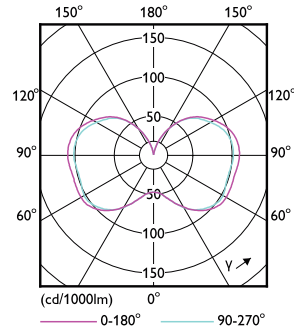

Light Distribution Diagram - 18CC/LED/830/ND E26 G2 BB 6/1