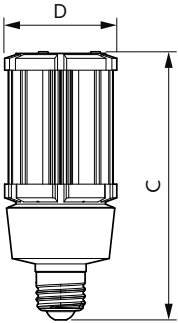

Product data

General Information	
Cap-Base	E26 [Single Contact Medium Screw]
Nominal lifetime	50,000 hour(s)
Switching Cycle	50,000
Lighting Technology	LED
EU RoHS compliant	Yes
Light Technical	
Color Code	830 [CCT of 3000K]
Luminous Flux	2,300 lm
Color Designation	White (WH)
Correlated Color Temperature (Nom)	3000 K
Luminous Efficacy (rated) (Nom)	127.00 lm/W
Color Consistency	ANSI 3000K quadrangle
Color rendering index (CRI)	80
LLMF At End Of Nominal Lifetime (Nom)	70 %
Operating and Electrical	
Line Frequency	50 to 60 Hz
Input Frequency	50 to 60 Hz
Power Consumption	18 W
Lamp Current (Nom)	200 mA
Starting Time (Nom)	1 s

Warm-up time to 60% light	1 s
Power Factor (Fraction)	0.9
Voltage (Nom)	100-277 V
UL Type	HIB_UL Type B (UL Listed+Classified)
Temperature	
Ambient temperature range	-20 °C to 45 °C
T-Case Maximum (Nom)	60 °C
Controls and Dimming	
Dimmable	No
Mechanical and Housing	
Bulb Finish	Clear
Bulb Material	Plastic
Bulb Shape	Corncob
Approval and Application	
Energy Consumption kWh/1000 h	18 kWh
Application Conditions	
can it be used in closed luminaires	Yes

LED Corn Cobs

Product Data

Order product name	18CC/LED/830/ND E26 G2 BB 6/1
Full product name	18CC/LED/830/ND E26 G2 BB 6/1
Order code	559633
Material Nr. (12NC)	929002395204
Numerator - Quantity Per Pack	1

EAN/UPC - Product/Case	046677559632
Numerator - Packs per outer box	6
EAN/UPC - Case	50046677559637

Dimensional drawing

Product	D	C
18CC/LED/830/ND E26 G2 BB 6/1	60 mm	145 mm

Photometric data

General uniform lighting - 18CC/LED/830/ND E26 G2 BB 6/1