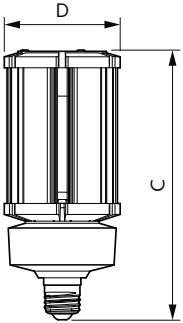

LED Corn Cobs

Product Data

Order product name	36CC/LED/850/ND E26 G2 BB 6/1
Full product name	36CC/LED/850/ND E26 G2 BB 6/1
Order code	559716
Material Nr. (12NC)	929002396004
Numerator - Quantity Per Pack	1

EAN/UPC - Product/Case	046677559717
Numerator - Packs per outer box	6
EAN/UPC - Case	50046677559712

Dimensional drawing

Product	D	C
36CC/LED/850/ND E26 G2 BB 6/1	85 mm	201 mm