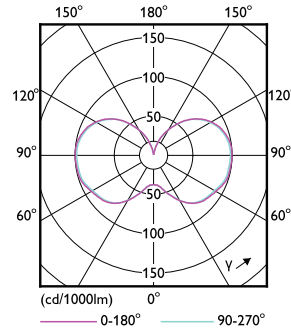

Light Distribution Diagram - 36CC/LED/850/ND E26 G2 BB 6/1