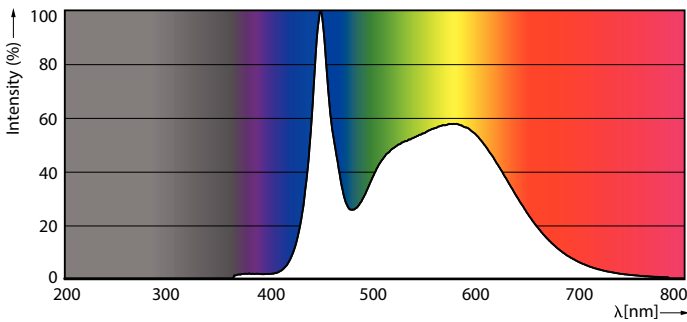

Product data

General Information		Warm-up time to 60% light	
Cap-Base	E26 [Single Contact Medium Screw]		1 s
Nominal lifetime	50,000 hour(s)	Power Factor (Fraction)	0.9
Switching Cycle	50,000	Voltage (Nom)	100-277 V
Lighting Technology	LED	UL Type	HIB_UL Type B (UL Listed+Classified)
EU RoHS compliant	Yes	Temperature	
Light Technical		Ambient temperature range	-20 °C to 45 °C
Color Code	850 [CCT of 5000K]	T-Case Maximum (Nom)	60 °C
Luminous Flux	3,800 lm	Controls and Dimming	
Color Designation	Daylight	Dimmable	No
Correlated Color Temperature (Nom)	5000 K	Mechanical and Housing	
Luminous Efficacy (rated) (Nom)	140.00 lm/W	Bulb Finish	Clear
Color Consistency	ANSI 5000K quadrangle	Bulb Material	Plastic
Color rendering index (CRI)	80	Bulb Shape	Corncob
LLMF At End Of Nominal Lifetime (Nom)	70 %	Approval and Application	
Operating and Electrical		Energy Consumption kWh/1000 h	27 kWh
Line Frequency	50 to 60 Hz	Application Conditions	
Input Frequency	50 to 60 Hz	can it be used in closed luminaires	Yes
Power Consumption	27 W		
Lamp Current (Nom)	300 mA		
Starting Time (Nom)	1 s		

LED Corn Cobs

Product Data

Order product name	27CC/LED/850/ND E26 G2 BB 6/1
Full product name	27CC/LED/850/ND E26 G2 BB 6/1
Order code	559682
Material Nr. (12NC)	929002395704
Numerator - Quantity Per Pack	1

Light Distribution Diagram - 27CC/LED/850/ND E26 G2 BB 6/1

Spectral Power Distribution Colour - 27CC/LED/850/ND E26 G2 BB 6/1

LED Corn Cobs

Lifetime

Life Expectancy Diagram - 27CC/LED/850/ND E26 G2 BB 6/1