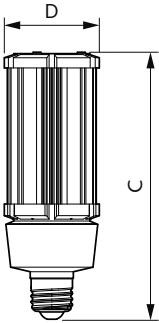

Product data

General Information		Warm-up time to 60% light	
Cap-Base	E26 [Single Contact Medium Screw]		1 s
Nominal lifetime	50,000 hour(s)	Power Factor (Fraction)	0.9
Switching Cycle	50,000	Voltage (Nom)	100-277 V
Lighting Technology	LED	UL Type	HIB_UL Type B (UL Listed+Classified)
EU RoHS compliant	Yes	Temperature	
Light Technical		Ambient temperature range	-20 °C to 45 °C
Color Code	850 [CCT of 5000K]	T-Case Maximum (Nom)	60 °C
Luminous Flux	3,800 lm	Controls and Dimming	
Color Designation	Daylight	Dimmable	No
Correlated Color Temperature (Nom)	5000 K	Mechanical and Housing	
Luminous Efficacy (rated) (Nom)	140.00 lm/W	Bulb Finish	Clear
Color Consistency	ANSI 5000K quadrangle	Bulb Material	Plastic
Color rendering index (CRI)	80	Bulb Shape	Corncob
LLMF At End Of Nominal Lifetime (Nom)	70 %	Approval and Application	
Operating and Electrical		Energy Consumption kWh/1000 h	27 kWh
Line Frequency	50 to 60 Hz	Application Conditions	
Input Frequency	50 to 60 Hz	can it be used in closed luminaires	Yes
Power Consumption	27 W		
Lamp Current (Nom)	300 mA		
Starting Time (Nom)	1 s		

LED Corn Cobs

Product Data

Order product name	27CC/LED/850/ND E26 G2 BB 6/1
Full product name	27CC/LED/850/ND E26 G2 BB 6/1
Order code	559682
Material Nr. (12NC)	929002395704
Numerator - Quantity Per Pack	1

EAN/UPC - Product/Case	046677559687
Numerator - Packs per outer box	6
EAN/UPC - Case	50046677559682

Dimensional drawing

Product	D	C
27CC/LED/850/ND E26 G2 BB 6/1	60 mm	170 mm

Photometric data

General uniform lighting - 27CC/LED/850/ND E26 G2 BB 6/1