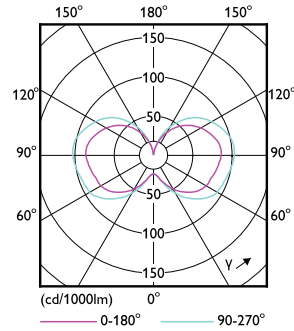

Product data

General Information		Warm-up time to 60% light	
Cap-Base	E26 [Single Contact Medium Screw]		1 s
Nominal lifetime	50,000 hour(s)	Power Factor (Fraction)	0.9
Switching Cycle	50,000	Voltage (Nom)	100-277 V
Lighting Technology	LED	UL Type	HIB_UL Type B (UL Listed+Classified)
EU RoHS compliant	Yes	Temperature	
Light Technical		Ambient temperature range	-20 °C to 45 °C
Color Code	850 [CCT of 5000K]	T-Case Maximum (Nom)	60 °C
Luminous Flux	3,800 lm	Controls and Dimming	
Color Designation	Daylight	Dimmable	No
Correlated Color Temperature (Nom)	5000 K	Mechanical and Housing	
Luminous Efficacy (rated) (Nom)	140.00 lm/W	Bulb Finish	Clear
Color Consistency	ANSI 5000K quadrangle	Bulb Material	Plastic
Color rendering index (CRI)	80	Bulb Shape	Corncob
LLMF At End Of Nominal Lifetime (Nom)	70 %	Approval and Application	
Operating and Electrical		Energy Consumption kWh/1000 h	27 kWh
Line Frequency	50 to 60 Hz	Application Conditions	
Input Frequency	50 to 60 Hz	can it be used in closed luminaires	Yes
Power Consumption	27 W		
Lamp Current (Nom)	300 mA		
Starting Time (Nom)	1 s		

LED Corn Cobs

Product Data

Order product name	27CC/LED/850/ND E26 G2 BB 6/1
Full product name	27CC/LED/850/ND E26 G2 BB 6/1
Order code	559682
Material Nr. (12NC)	929002395704
Numerator - Quantity Per Pack	1

EAN/UPC - Product/Case	046677559687
Numerator - Packs per outer box	6
EAN/UPC - Case	50046677559682

Dimensional drawing

Product	D	C
27CC/LED/850/ND E26 G2 BB 6/1	60 mm	170 mm

Photometric data

General uniform lighting - 27CC/LED/850/ND E26 G2 BB 6/1