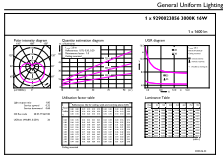

CorePro Plastic (Dimmable) A-Shape Lamps

Photometric data

General uniform lighting - 16A19/PER/930/P/E26/DIM 6/1FB T20