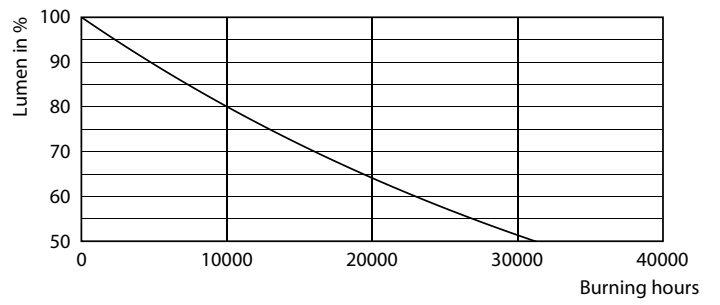

Lumen Maintenance Diagram - 16A19/PER/930/P/E26/DIM 6/1FB T20