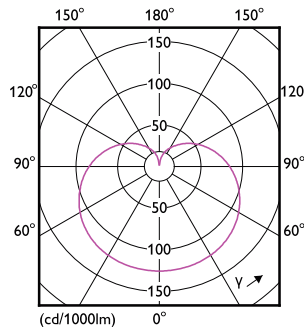

Product data

General Information		Input Frequency	
Cap-Base	E26 [Single Contact Medium Screw]	Input Frequency	60 Hz
Nominal lifetime	15,000 hour(s)	Power Consumption	16 W
Switching Cycle	50,000	Lamp Current (Nom)	135 mA
Lighting Technology	LED	Wattage Equivalent	100 W
EU RoHS compliant	Yes	Starting Time (Nom)	0.5 s
		Warm-up time to 60% light	0.5 s
		Power Factor (Fraction)	0.7
		Voltage (Nom)	120 V
Light Technical		Temperature	
Color Code	930 [CCT of 3000K]	T-Case Maximum (Nom)	90 °C
Beam Angle (Nom)	250 degree(s)		
Luminous Flux	1,600 lm	Controls and Dimming	
Color Designation	White (WH)	Dimmable	Yes
Correlated Color Temperature (Nom)	3000 K		
Luminous Efficacy (rated) (Nom)	100.00 lm/W	Mechanical and Housing	
Color Consistency	<4	Bulb Finish	Frosted
Color rendering index (CRI)	90	Bulb Material	Plastic
LLMF At End Of Nominal Lifetime (Nom)	70 %	Bulb Shape	A19
Operating and Electrical			
Line Frequency	60 Hz		

Dimensional drawing

Product	D	C
16A19/PER/930/P/E26/DIM 6/1FB T20	60 mm	112 mm

Photometric data

Spectral Power Distribution Colour - 16A19/PER/930/P/E26/DIM 6/1FB T20

Light Distribution Diagram - 16A19/PER/930/P/E26/DIM 6/1FB T20