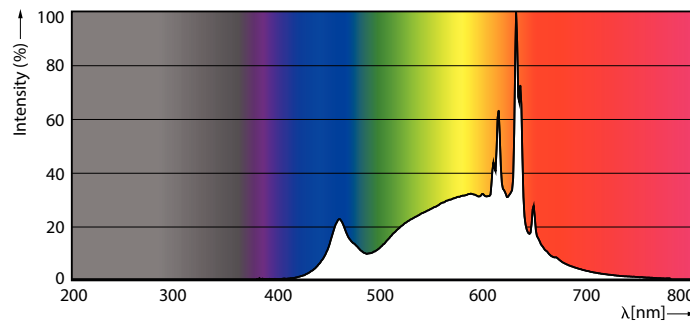

Product data

General Information		Input Frequency	
Cap-Base	E26 [Single Contact Medium Screw]	Input Frequency	60 Hz
Nominal lifetime	15,000 hour(s)	Power Consumption	16 W
Switching Cycle	50,000	Lamp Current (Nom)	135 mA
Lighting Technology	LED	Wattage Equivalent	100 W
EU RoHS compliant	Yes	Starting Time (Nom)	0.5 s
		Warm-up time to 60% light	0.5 s
		Power Factor (Fraction)	0.7
		Voltage (Nom)	120 V
Light Technical		Temperature	
Color Code	930 [CCT of 3000K]	T-Case Maximum (Nom)	90 °C
Beam Angle (Nom)	250 degree(s)		
Luminous Flux	1,600 lm	Controls and Dimming	
Color Designation	White (WH)	Dimmable	Yes
Correlated Color Temperature (Nom)	3000 K		
Luminous Efficacy (rated) (Nom)	100.00 lm/W	Mechanical and Housing	
Color Consistency	<4	Bulb Finish	Frosted
Color rendering index (CRI)	90	Bulb Material	Plastic
LLMF At End Of Nominal Lifetime (Nom)	70 %	Bulb Shape	A19
Operating and Electrical			
Line Frequency	60 Hz		

Dimensional drawing

Product	D	C
16A19/PER/930/P/E26/DIM 6/1FB T20	60 mm	112 mm

Photometric data

Spectral Power Distribution Colour - 16A19/PER/930/P/E26/DIM 6/1FB T20

Light Distribution Diagram - 16A19/PER/930/P/E26/DIM 6/1FB T20