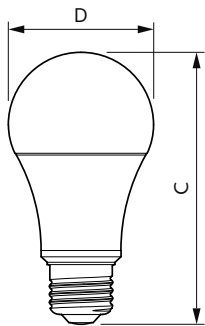

Product data

General Information		Input Frequency	
Cap-Base	E26 [Single Contact Medium Screw]	Input Frequency	60 Hz
Nominal lifetime	15,000 hour(s)	Power Consumption	16 W
Switching Cycle	50,000	Lamp Current (Nom)	135 mA
Lighting Technology	LED	Wattage Equivalent	100 W
EU RoHS compliant	Yes	Starting Time (Nom)	0.5 s
		Warm-up time to 60% light	0.5 s
		Power Factor (Fraction)	0.7
		Voltage (Nom)	120 V
Light Technical		Temperature	
Color Code	930 [CCT of 3000K]	T-Case Maximum (Nom)	90 °C
Beam Angle (Nom)	250 degree(s)		
Luminous Flux	1,600 lm	Controls and Dimming	
Color Designation	White (WH)	Dimmable	Yes
Correlated Color Temperature (Nom)	3000 K		
Luminous Efficacy (rated) (Nom)	100.00 lm/W	Mechanical and Housing	
Color Consistency	<4	Bulb Finish	Frosted
Color rendering index (CRI)	90	Bulb Material	Plastic
LLMF At End Of Nominal Lifetime (Nom)	70 %	Bulb Shape	A19
Operating and Electrical			
Line Frequency	60 Hz		

Product Data	
Order product name	16A19/PER/930/P/E26/DIM 6/1FB T20

Full product name	16A19/PER/930/P/E26/DIM 6/1FB T20
Order code	561076
Material Nr. (12NC)	929002385604
Numerator - Quantity Per Pack	1
EAN/UPC - Product/Case	046677561079
Numerator - Packs per outer box	6
EAN/UPC - Case	50046677561074

Dimensional drawing

Product	D	C
16A19/PER/930/P/E26/DIM 6/1FB T20	60 mm	112 mm

Photometric data

Spectral Power Distribution Colour - 16A19/PER/930/P/E26/DIM 6/1FB T20

Light Distribution Diagram - 16A19/PER/930/P/E26/DIM 6/1FB T20