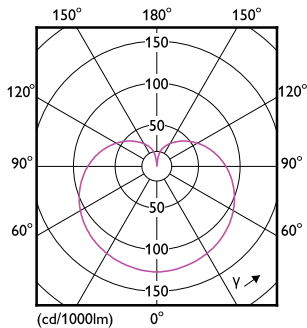

Product data

General Information	
Cap-Base	E26 [Single Contact Medium Screw]
Nominal lifetime	15,000 hour(s)
Switching Cycle	50,000
Lighting Technology	LED
EU RoHS compliant	Yes

Light Technical	
Color Code	940 [CCT of 4000K]
Beam Angle (Nom)	250 degree(s)
Luminous Flux	800 lm
Color Designation	Cool White (CW)
Correlated Color Temperature (Nom)	4000 K
Luminous Efficacy (rated) (Nom)	90.00 lm/W
Color Consistency	<4
Color rendering index (CRI)	90
LLMF At End Of Nominal Lifetime (Nom)	70 %

Product Data

Order product name	8.8A19/COR/940/FR/P/E26/DIM/T20 6/1CT
--------------------	---------------------------------------

Full product name	8.8A19/COR/940/FR/P/E26/DIM/T20 6/1CT
Order code	545897
Material Nr. (12NC)	929002032304
Numerator - Quantity Per Pack	1
EAN/UPC - Product/Case	046677545895
Numerator - Packs per outer box	6
EAN/UPC - Case	50046677545890

Dimensional drawing

Product	D	C
8.8A19/COR/940/FR/P/E26/DIM/T20 6/1CT	62.5 mm	111.5 mm

Photometric data

Light Distribution Diagram - 8.8A19/COR/940/FR/P/E26/DIM/T20 6/1CT

General uniform lighting - 8.8A19/COR/940/FR/P/E26/DIM/T20 6/1CT