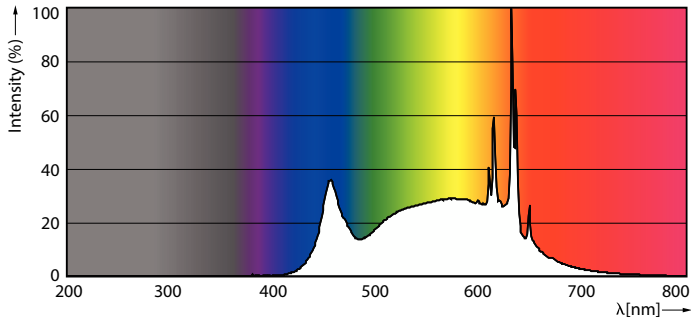

Product data

General Information	
Cap-Base	E26 [Single Contact Medium Screw]
Nominal lifetime	15,000 hour(s)
Switching Cycle	50,000
Lighting Technology	LED
EU RoHS compliant	Yes

Light Technical	
Color Code	940 [CCT of 4000K]
Beam Angle (Nom)	250 degree(s)
Luminous Flux	800 lm
Color Designation	Cool White (CW)
Correlated Color Temperature (Nom)	4000 K
Luminous Efficacy (rated) (Nom)	90.00 lm/W
Color Consistency	<4
Color rendering index (CRI)	90
LLMF At End Of Nominal Lifetime (Nom)	70 %

Dimensional drawing

Product	D	C
8.8A19/COR/940/FR/P/E26/DIM/T20 6/1CT	62.5 mm	111.5 mm

Photometric data

Light Distribution Diagram - 8.8A19/COR/940/FR/P/E26/DIM/T20 6/1CT

General uniform lighting - 8.8A19/COR/940/FR/P/E26/DIM/T20 6/1CT

CorePro Plastic (Dimmable) A-Shape Lamps

Photometric data

Spectral Power Distribution Colour - 8.8A19/COR/940/FR/P/E26/DIM/T20 6/1CT

Lifetime

Life Expectancy Diagram - 8.8A19/COR/940/FR/P/E26/DIM/T20 6/1CT