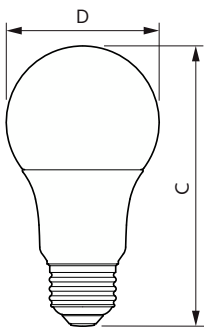

Product data

General Information	
Cap-Base	E26 [Single Contact Medium Screw]
Nominal lifetime	15,000 hour(s)
Switching Cycle	50,000
Lighting Technology	LED
EU RoHS compliant	Yes

Light Technical	
Color Code	940 [CCT of 4000K]
Beam Angle (Nom)	250 degree(s)
Luminous Flux	800 lm
Color Designation	Cool White (CW)
Correlated Color Temperature (Nom)	4000 K
Luminous Efficacy (rated) (Nom)	90.00 lm/W
Color Consistency	<4
Color rendering index (CRI)	90
LLMF At End Of Nominal Lifetime (Nom)	70 %

Product Data

Order product name	8.8A19/COR/940/FR/P/E26/DIM/T20 6/1CT
--------------------	---------------------------------------

Full product name	8.8A19/COR/940/FR/P/E26/DIM/T20 6/1CT
Order code	545897
Material Nr. (12NC)	929002032304
Numerator - Quantity Per Pack	1
EAN/UPC - Product/Case	046677545895
Numerator - Packs per outer box	6
EAN/UPC - Case	50046677545890

Dimensional drawing

Product	D	C
8.8A19/COR/940/FR/P/E26/DIM/T20 6/1CT	62.5 mm	111.5 mm

Photometric data

Light Distribution Diagram - 8.8A19/COR/940/FR/P/E26/DIM/T20 6/1CT

General uniform lighting - 8.8A19/COR/940/FR/P/E26/DIM/T20 6/1CT

CorePro Plastic (Dimmable) A-Shape Lamps

Photometric data

Spectral Power Distribution Colour - 8.8A19/COR/940/FR/P/E26/DIM/T20 6/1CT

Lifetime

Life Expectancy Diagram - 8.8A19/COR/940/FR/P/E26/DIM/T20 6/1CT