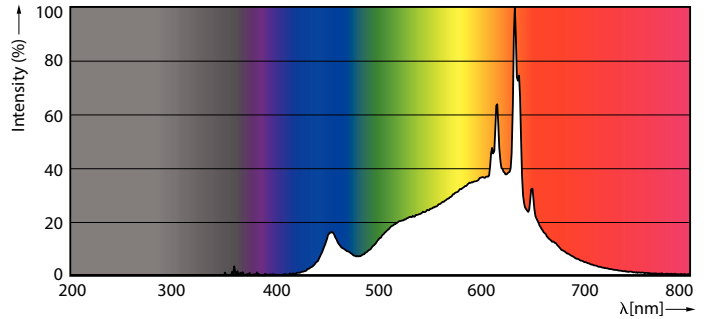

Photometric data

Spectral Power Distribution Colour - 8.5PAR30S/LED/927/F25/DIM/GULW/T20 6/1FB

Accent Lighting Spots - 8.5PAR30S/LED/927/F25/DIM/GULW/T20 6/1FB