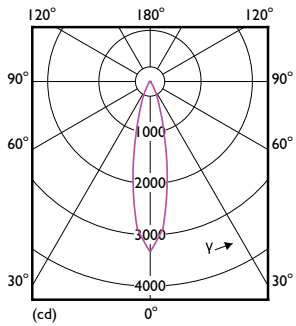

Photometric data

Light Distribution Diagram - 8.5PAR30S/LED/927/F25/DIM/GULW/T20 6/1FB

Accent Lighting Spots - 8.5PAR30S/LED/927/F25/DIM/GULW/T20 6/1FB