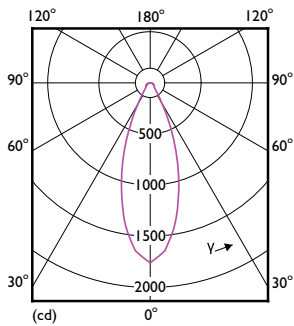

Light Distribution Diagram - 10PAR38/LED/927/F40/DIM/GULW/T20 6/1FB