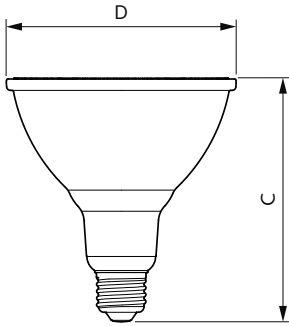

### Product data

General Information	
Cap-Base	E26 [Single Contact Medium Screw]
Nominal lifetime	25,000 hour(s)
Switching Cycle	50,000
Lighting Technology	LED
EU RoHS compliant	Yes

Light Technical	
Color Code	927 [CCT of 2700K]
Beam Angle (Nom)	40 degree(s)
Luminous Flux	900 lm
Luminous Intensity (Nom)	1,800 cd
Color Designation	Warm White (WW)
Correlated Color Temperature (Nom)	2700 K
Luminous Efficacy (rated) (Nom)	90.00 lm/W
Color Consistency	<4
Color rendering index (CRI)	90
LLMF At End Of Nominal Lifetime (Nom)	70 %

## Dimensional drawing

Product	D	C
10PAR38/LED/927/F40/DIM/GULW/T20 6/1FB	122 mm	129 mm