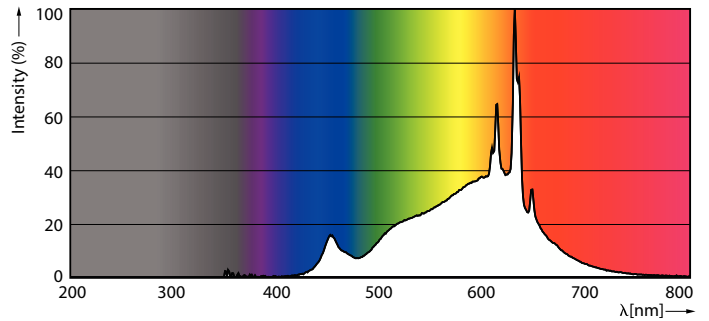

Accent Lighting Spots - 10PAR38/LED/927/F40/DIM/GULW/T20 6/1FB

Spectral Power Distribution Colour - 10PAR38/LED/927/F40/DIM/GULW/T20 6/1FB