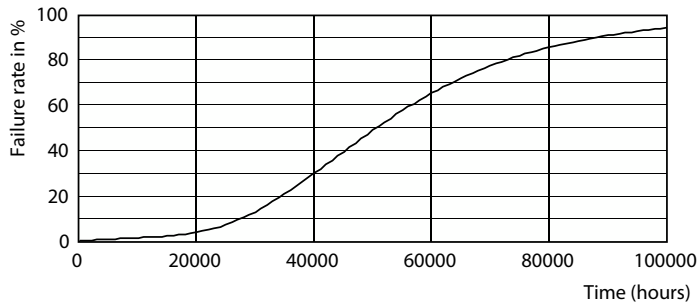

Light Distribution Diagram - 54CC/LED/3CCT/LS EX39 G3 BB 3/1

© 2023 Philips Lighting B.V. Page 11

General uniform lighting - 54CC/LED/3CCT/LS EX39 G3 BB 3/1

LED Corn Cobs

Lifetime

Life Expectancy Diagram - 54CC/LED/3CCT/LS EX39 G3 BB 3/1