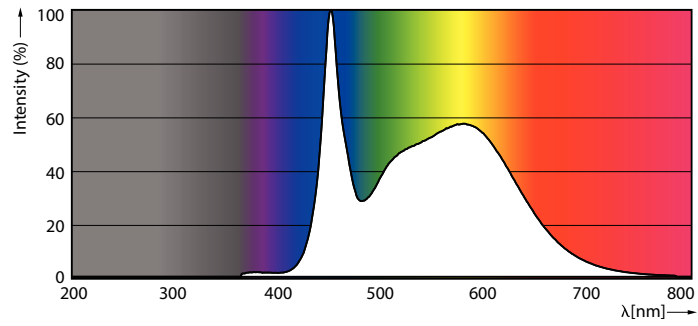

EAN/UPC - Case	50046677570489
----------------	----------------

Dimensional drawing

Product	D	C
54CC/LED/3CCT/LS EX39 G3 BB 3/1	85 mm	245 mm

Photometric data

Spectral Power Distribution Colour - 54CC/LED/3CCT/LS EX39 G3 BB 3/1