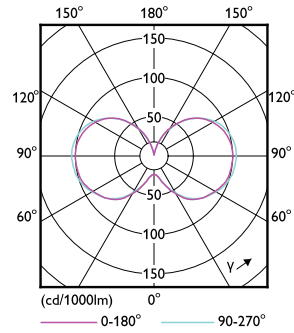

Product Data	
Order product name	54CC/LED/3CCT/LS EX39 G3 BB 3/1
Full product name	54CC/LED/3CCT/LS EX39 G3 BB 3/1
Order code	570481
Material Nr. (12NC)	929003065404

LED Corn Cobs

Numerator - Quantity Per Pack	1
EAN/UPC - Product/Case	046677570484
Numerator - Packs per outer box	3

EAN/UPC - Case	50046677570489
----------------	----------------

Dimensional drawing

Product	D	C
54CC/LED/3CCT/LS EX39 G3 BB 3/1	85 mm	245 mm

Photometric data

Spectral Power Distribution Colour - 54CC/LED/3CCT/LS EX39 G3 BB 3/1