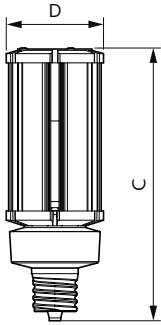

Product Data	
Order product name	54CC/LED/3CCT/LS EX39 G3 BB 3/1
Full product name	54CC/LED/3CCT/LS EX39 G3 BB 3/1
Order code	570481
Material Nr. (12NC)	929003065404

LED Corn Cobs

Numerator - Quantity Per Pack	1
EAN/UPC - Product/Case	046677570484
Numerator - Packs per outer box	3

EAN/UPC - Case	50046677570489
----------------	----------------

Dimensional drawing

Product	D	C
54CC/LED/3CCT/LS EX39 G3 BB 3/1	85 mm	245 mm

Photometric data

Spectral Power Distribution Colour - 54CC/LED/3CCT/LS EX39 G3 BB 3/1