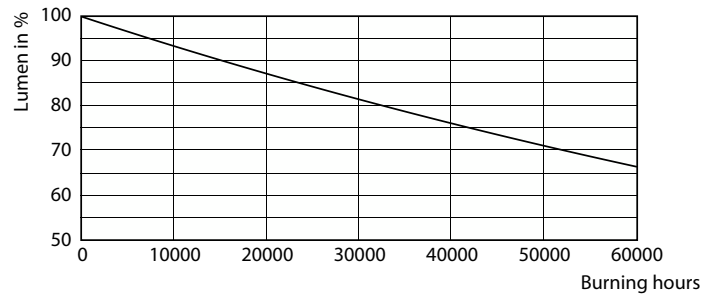

Light Distribution Diagram - 54CC/LED/3CCT/LS EX39 G3 BB 3/1

© 2023 Philips Lighting B.V. Page 11

General uniform lighting - 54CC/LED/3CCT/LS EX39 G3 BB 3/1

LED Corn Cobs

Lifetime

Life Expectancy Diagram - 54CC/LED/3CCT/LS EX39 G3 BB 3/1