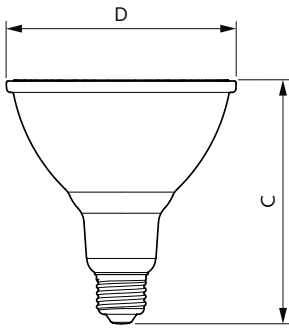

LED PAR38

10PAR38/LED/940/F40/DIM/GULW/T20 6/1FB

Philips LED spots with a single optic beam, provide a clean beam that's free from shadows with beam angles from 15 and 40 degrees to suit every general lighting application.

Product data

General Information	
Cap-Base	E26 [Single Contact Medium Screw]
Nominal lifetime	25,000 hour(s)
Switching Cycle	50,000
Lighting Technology	LED
EU RoHS compliant	Yes
Light Technical	
Color Code	940 [CCT of 4000K]
Beam Angle (Nom)	40 degree(s)
Luminous Flux	900 lm
Luminous Intensity (Nom)	1,900 cd
Color Designation	Cool White (CW)
Correlated Color Temperature (Nom)	4000 K
Luminous Efficacy (rated) (Nom)	90.00 lm/W
Color Consistency	<4
Color rendering index (CRI)	90
LLMF At End Of Nominal Lifetime (Nom)	70 %
Operating and Electrical	
Line Frequency	50 to 60 Hz
Input Frequency	50 to 60 Hz
Power Consumption	10 W
Lamp Current (Nom)	97 mA

Wattage Equivalent	90 W
Starting Time (Nom)	0.5 s
Warm-up time to 60% light	0.5 s
Power Factor (Fraction)	0.9
Voltage (Nom)	120 V
Temperature	
T-Case Maximum (Nom)	70 °C
Controls and Dimming	
Dimmable	Only with specific dimmers
Mechanical and Housing	
Bulb Finish	Clear
Bulb Material	Glass
Bulb Shape	PAR38
Approval and Application	
Suitable For Accent Lighting	Yes
Energy Certifications	Energy Star
Product Data	
Order product name	10PAR38/LED/940/F40/DIM/GULW/T20 6/1FB

Dimensional drawing

Product	D	C
10PAR38/LED/940/F40/DIM/GULW/T20 6/1FB	122 mm	129 mm

Photometric data

Accent Lighting Spots - 10PAR38/LED/940/F40/DIM/GULW/T20 6/1FB

Spectral Power Distribution Colour - 10PAR38/LED/940/F40/DIM/GULW/T20 6/1FB