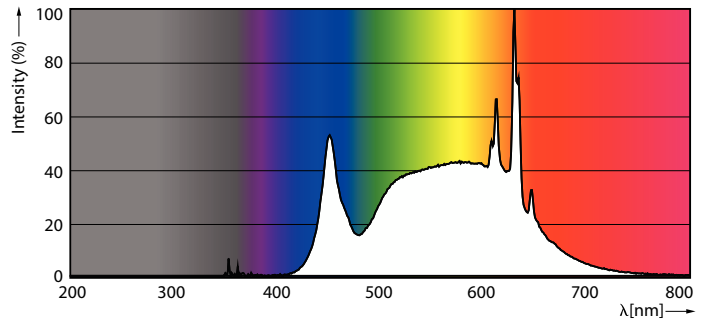

Product data

General Information	
Cap-Base	E26 [Single Contact Medium Screw]
Nominal lifetime	25,000 hour(s)
Switching Cycle	50,000
Lighting Technology	LED
EU RoHS compliant	Yes
Light Technical	
Color Code	940 [CCT of 4000K]
Beam Angle (Nom)	40 degree(s)
Luminous Flux	900 lm
Luminous Intensity (Nom)	1,900 cd
Color Designation	Cool White (CW)
Correlated Color Temperature (Nom)	4000 K
Luminous Efficacy (rated) (Nom)	90.00 lm/W
Color Consistency	<4
Color rendering index (CRI)	90
LLMF At End Of Nominal Lifetime (Nom)	70 %
Operating and Electrical	
Line Frequency	50 to 60 Hz
Input Frequency	50 to 60 Hz
Power Consumption	10 W
Lamp Current (Nom)	97 mA

Wattage Equivalent	90 W
Starting Time (Nom)	0.5 s
Warm-up time to 60% light	0.5 s
Power Factor (Fraction)	0.9
Voltage (Nom)	120 V
Temperature	
T-Case Maximum (Nom)	70 °C
Controls and Dimming	
Dimmable	Only with specific dimmers
Mechanical and Housing	
Bulb Finish	Clear
Bulb Material	Glass
Bulb Shape	PAR38
Approval and Application	
Suitable For Accent Lighting	Yes
Energy Certifications	Energy Star
Product Data	
Order product name	10PAR38/LED/940/F40/DIM/GULW/T20 6/1FB

Dimensional drawing

Product	D	C
10PAR38/LED/940/F40/DIM/GULW/T20 6/1FB	122 mm	129 mm

Photometric data

Accent Lighting Spots - 10PAR38/LED/940/F40/DIM/GULW/T20 6/1FB

Spectral Power Distribution Colour - 10PAR38/LED/940/F40/DIM/GULW/T20 6/1FB