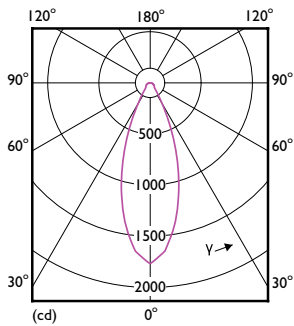

Product data

General Information	
Cap-Base	E26 [Single Contact Medium Screw]
Nominal lifetime	25,000 hour(s)
Switching Cycle	50,000
Lighting Technology	LED
EU RoHS compliant	Yes
Light Technical	
Color Code	940 [CCT of 4000K]
Beam Angle (Nom)	40 degree(s)
Luminous Flux	900 lm
Luminous Intensity (Nom)	1,900 cd
Color Designation	Cool White (CW)
Correlated Color Temperature (Nom)	4000 K
Luminous Efficacy (rated) (Nom)	90.00 lm/W
Color Consistency	<4
Color rendering index (CRI)	90
LLMF At End Of Nominal Lifetime (Nom)	70 %
Operating and Electrical	
Line Frequency	50 to 60 Hz
Input Frequency	50 to 60 Hz
Power Consumption	10 W
Lamp Current (Nom)	97 mA

Dimensional drawing

Product	D	C
10PAR38/LED/940/F40/DIM/GULW/T20 6/1FB	122 mm	129 mm

Photometric data

Accent Lighting Spots - 10PAR38/LED/940/F40/DIM/GULW/T20 6/1FB

Spectral Power Distribution Colour - 10PAR38/LED/940/F40/DIM/GULW/T20 6/1FB