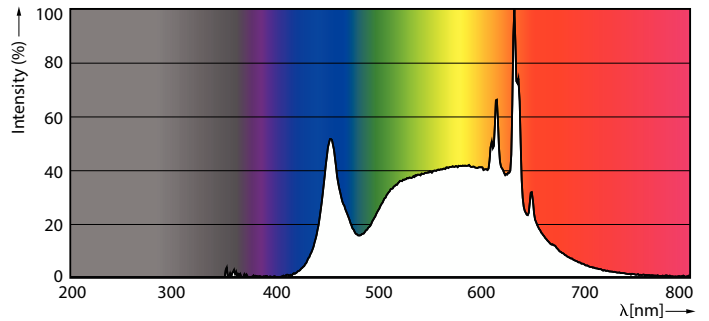

LED PAR30 S/L

8.5PAR30S/LED/940/F40/DIM/GULW/T20 6/1FB

Philips LED spots with a single optic beam, provide a clean beam that's free from shadows with beam angles from 15 and 40 degrees to suit every general lighting application.

Product data

General Information		Wattage Equivalent	
Cap-Base	E26 [Single Contact Medium Screw]		75 W
Nominal lifetime	25,000 hour(s)	Starting Time (Nom)	0.5 s
Switching Cycle	50,000	Warm-up time to 60% light	0.5 s
Lighting Technology	LED	Power Factor (Fraction)	0.9
EU RoHS compliant	Yes	Voltage (Nom)	120 V
Light Technical		Temperature	
Color Code	940 [CCT of 4000K]	T-Case Maximum (Nom)	70 °C
Beam Angle (Nom)	40 degree(s)	Controls and Dimming	
Luminous Flux	850 lm	Dimmable	Only with specific dimmers
Luminous Intensity (Nom)	1,600 cd	Mechanical and Housing	
Color Designation	Cool White (CW)	Bulb Finish	Clear
Correlated Color Temperature (Nom)	4000 K	Bulb Material	Glass
Luminous Efficacy (rated) (Nom)	100.00 lm/W	Bulb Shape	PAR30S
Color Consistency	<4	Approval and Application	
Color rendering index (CRI)	90	Suitable For Accent Lighting	Yes
LLMF At End Of Nominal Lifetime (Nom)	70 %	Energy Certifications	Energy Star
Operating and Electrical		Product Data	
Line Frequency	50 to 60 Hz	Order product name	8.5PAR30S/LED/940/F40/DIM/GULW/T20
Input Frequency	50 to 60 Hz		6/1FB
Power Consumption	8.5 W		
Lamp Current (Nom)	80 mA		

Dimensional drawing

Product	D	C
8.5PAR30S/LED/940/F40/DIM/GULW/T20 6/1FB	94 mm	90 mm

Photometric data

Accent Lighting Spots - 8.5PAR30S/LED/940/F40/DIM/GULW/T20 6/1FB

Spectral Power Distribution Colour - 8.5PAR30S/LED/940/F40/DIM/GULW/T20 6/1FB