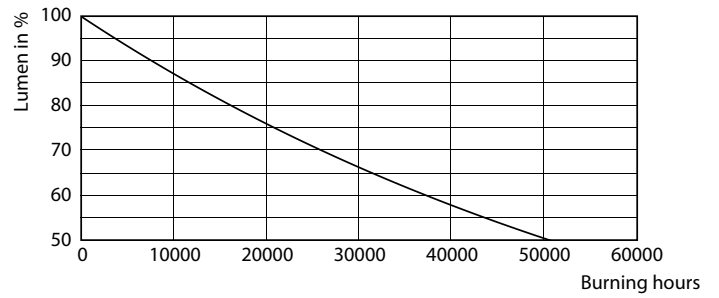

LED PAR30 S/L

Lifetime

Life Expectancy Diagram - 8.5PAR30S/LED/940/F40/DIM/GULW/T20
6/1FB

Lumen Maintenance Diagram - 8.5PAR30S/LED/940/F40/DIM/GULW/T20
6/1FB