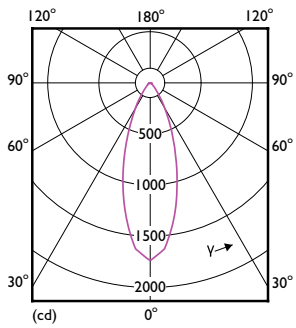

Product data

General Information		Wattage Equivalent	
Cap-Base	E26 [Single Contact Medium Screw]		75 W
Nominal lifetime	25,000 hour(s)	Starting Time (Nom)	0.5 s
Switching Cycle	50,000	Warm-up time to 60% light	0.5 s
Lighting Technology	LED	Power Factor (Fraction)	0.9
EU RoHS compliant	Yes	Voltage (Nom)	120 V
Light Technical		Temperature	
Color Code	940 [CCT of 4000K]	T-Case Maximum (Nom)	70 °C
Beam Angle (Nom)	40 degree(s)	Controls and Dimming	
Luminous Flux	850 lm	Dimmable	Only with specific dimmers
Luminous Intensity (Nom)	1,600 cd	Mechanical and Housing	
Color Designation	Cool White (CW)	Bulb Finish	Clear
Correlated Color Temperature (Nom)	4000 K	Bulb Material	Glass
Luminous Efficacy (rated) (Nom)	100.00 lm/W	Bulb Shape	PAR30S
Color Consistency	<4	Approval and Application	
Color rendering index (CRI)	90	Suitable For Accent Lighting	Yes
LLMF At End Of Nominal Lifetime (Nom)	70 %	Energy Certifications	Energy Star
Operating and Electrical		Product Data	
Line Frequency	50 to 60 Hz	Order product name	8.5PAR30S/LED/940/F40/DIM/GULW/T20
Input Frequency	50 to 60 Hz		6/1FB
Power Consumption	8.5 W		
Lamp Current (Nom)	80 mA		

Dimensional drawing

Product	D	C
8.5PAR30S/LED/940/F40/DIM/GULW/T20 6/1FB	94 mm	90 mm

Photometric data

Accent Lighting Spots - 8.5PAR30S/LED/940/F40/DIM/GULW/T20 6/1FB

Spectral Power Distribution Colour - 8.5PAR30S/LED/940/F40/DIM/GULW/T20 6/1FB