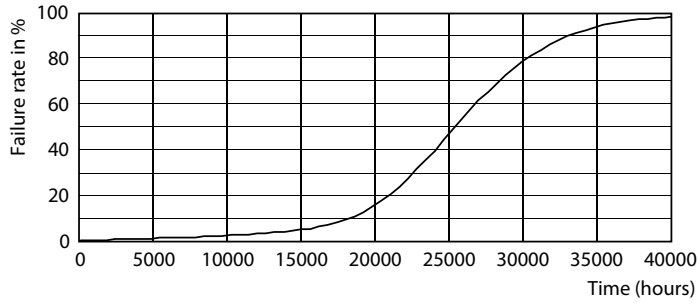

Product data

General Information	
Cap-Base	E26 [Single Contact Medium Screw]
Nominal lifetime	25,000 hour(s)
Switching Cycle	50,000
Lighting Technology	LED
EU RoHS compliant	Yes

Light Technical	
Color Code	930 [CCT of 3000K]
Beam Angle (Nom)	25 degree(s)
Luminous Flux	900 lm
Luminous Intensity (Nom)	4,100 cd
Color Designation	White (WH)
Correlated Color Temperature (Nom)	3000 K
Luminous Efficacy (rated) (Nom)	90.00 lm/W
Color Consistency	<4
Color rendering index (CRI)	90
LLMF At End Of Nominal Lifetime (Nom)	70 %

Light Distribution Diagram - 10PAR38/LED/930/F25/DIM/GULW/T20 6/1FB

046677567866 Page 1/1

Accent Lighting Spots - 10PAR38/LED/930/F25/DIM/GULW/T20 6/1FB

LED PAR38

Lifetime

Life Expectancy Diagram - 10PAR38/LED/930/F25/DIM/GULW/T20 6/1FB