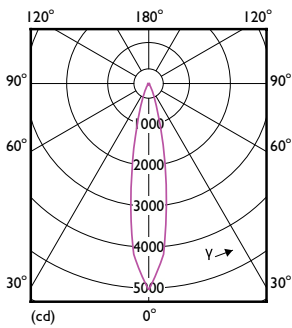

Photometric data

Spectral Power Distribution Colour - 10PAR38/LED/930/F25/DIM/GULW/T20 6/1FB

046677567866 Page 1/1

Accent Lighting Spots - 10PAR38/LED/930/F25/DIM/GULW/T20 6/1FB