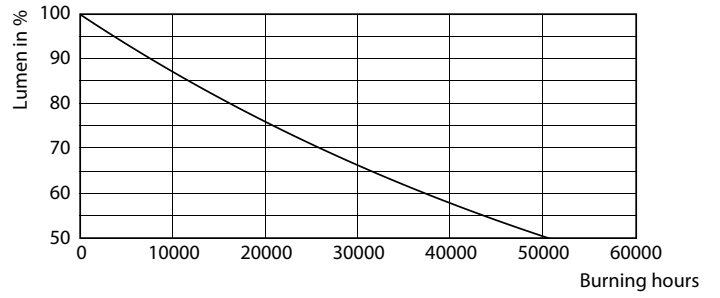

Product data

General Information	
Cap-Base	E26 [Single Contact Medium Screw]
Nominal lifetime	25,000 hour(s)
Switching Cycle	50,000
Lighting Technology	LED
EU RoHS compliant	Yes

Light Technical	
Color Code	930 [CCT of 3000K]
Beam Angle (Nom)	25 degree(s)
Luminous Flux	900 lm
Luminous Intensity (Nom)	4,100 cd
Color Designation	White (WH)
Correlated Color Temperature (Nom)	3000 K
Luminous Efficacy (rated) (Nom)	90.00 lm/W
Color Consistency	<4
Color rendering index (CRI)	90
LLMF At End Of Nominal Lifetime (Nom)	70 %

Light Distribution Diagram - 10PAR38/LED/930/F25/DIM/GULW/T20 6/1FB

046677567866 Page 1/1

Accent Lighting Spots - 10PAR38/LED/930/F25/DIM/GULW/T20 6/1FB

LED PAR38

Lifetime

Life Expectancy Diagram - 10PAR38/LED/930/F25/DIM/GULW/T20 6/1FB