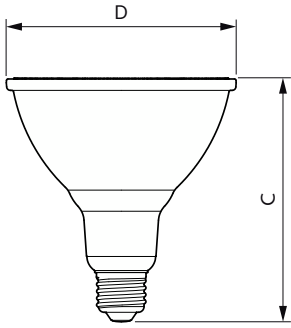

Product data

General Information	
Cap-Base	E26 [Single Contact Medium Screw]
Nominal lifetime	25,000 hour(s)
Switching Cycle	50,000
Lighting Technology	LED
EU RoHS compliant	Yes

Light Technical	
Color Code	930 [CCT of 3000K]
Beam Angle (Nom)	25 degree(s)
Luminous Flux	900 lm
Luminous Intensity (Nom)	4,100 cd
Color Designation	White (WH)
Correlated Color Temperature (Nom)	3000 K
Luminous Efficacy (rated) (Nom)	90.00 lm/W
Color Consistency	<4
Color rendering index (CRI)	90
LLMF At End Of Nominal Lifetime (Nom)	70 %

Product Data	
Order product name	10PAR38/LED/930/F25/DIM/GULW/T20 6/1FB

LED PAR38

Full product name	10PAR38/LED/930/F25/DIM/GULW/T20 6/1FB
Order code	567867
Material Nr. (12NC)	929003028604
Numerator - Quantity Per Pack	1

EAN/UPC - Product/Case	046677567866
Numerator - Packs per outer box	6
EAN/UPC - Case	50046677567861

Dimensional drawing

Product	D	C
10PAR38/LED/930/F25/DIM/GULW/T20 6/1FB	122 mm	129 mm

Photometric data

Spectral Power Distribution Colour - 10PAR38/LED/930/F25/DIM/GULW/T20 6/1FB