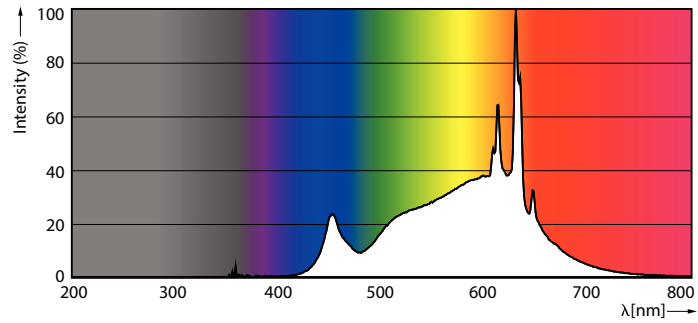

Photometric data

Spectral Power Distribution Colour - 10PAR38/LED/930/F25/DIM/GULW/T20 6/1FB

046677567866 Page 1/1

Accent Lighting Spots - 10PAR38/LED/930/F25/DIM/GULW/T20 6/1FB