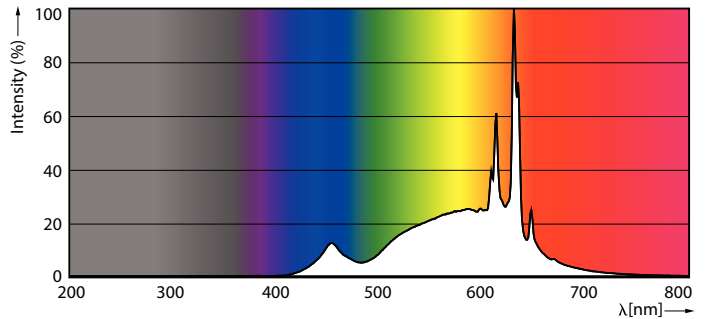

General uniform lighting - 8.5A19/LED/927/FR/P/ND 4/1FB

Spectral Power Distribution Colour - 8.5A19/LED/927/FR/P/ND 4/1FB