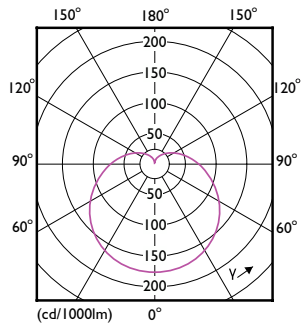

Contractor-grade Plastic (Non-Dimmable) A-Shape Lamps

Photometric data

Light Distribution Diagram - 8.5A19/LED/927/FR/P/ND 4/1FB