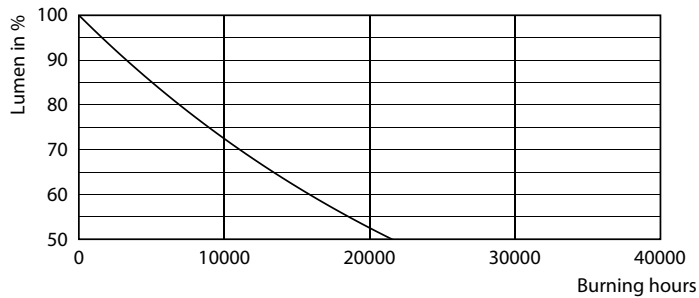

Lifetime

Lumen Maintenance Diagram - 8.5A19/LED/927/FR/P/ND 4/1FB