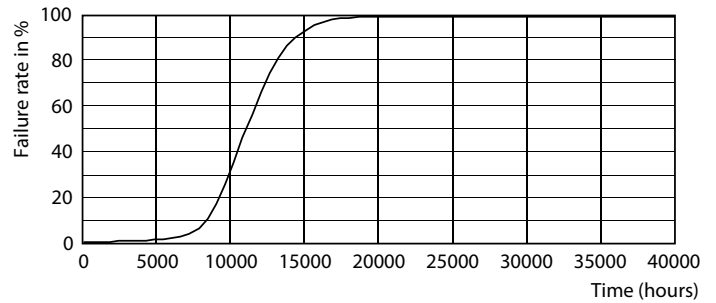

Life Expectancy Diagram - 8.5A19/LED/927/FR/P/ND 4/1FB