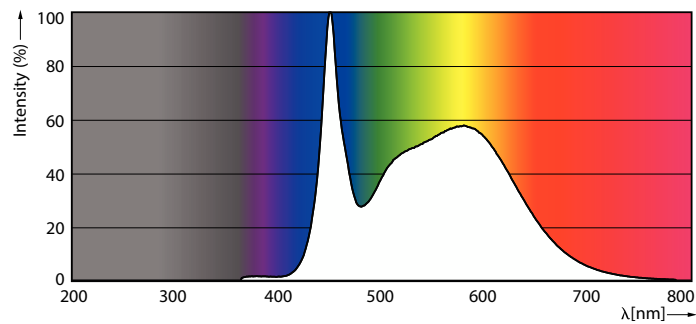

General uniform lighting - 36CC/LED/850/LS EX39 G3 BB 3/1

Spectral Power Distribution Colour - 36CC/LED/850/LS EX39 G3 BB 3/1