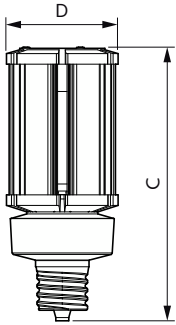

### Product data

General Information	
Cap-Base	EX39 [Exclusionary Mogul Screw]
Nominal lifetime	50,000 hour(s)
Switching Cycle	50,000
Lighting Technology	LED
EU RoHS compliant	Yes
Light Technical	
Color Code	850 [CCT of 5000K]
Luminous Flux	5,400 lm
Color Designation	Daylight
Correlated Color Temperature (Nom)	5000 K
Luminous Efficacy (rated) (Nom)	150.00 lm/W
Color Consistency	ANSI 5000K quadrangle
Color rendering index (CRI)	80
LLMF At End Of Nominal Lifetime (Nom)	70 %
Operating and Electrical	
Line Frequency	50 to 60 Hz
Input Frequency	50 to 60 Hz
Power Consumption	36 W
Lamp Current (Nom)	400 mA
Starting Time (Nom)	1 s

Warm-up time to 60% light	1 s
Power Factor (Fraction)	0.9
Voltage (Nom)	100-277 V
UL Type	HIB_UL Type B (UL Listed+Classified)
Temperature	
Ambient temperature range	-20 °C to 45 °C
T-Case Maximum (Nom)	60 °C
Controls and Dimming	
Dimmable	Preset Dimming
Mechanical and Housing	
Bulb Finish	Clear
Bulb Material	Plastic
Bulb Shape	Corncob
Application Conditions	
can it be used in closed luminaires	Yes
Product Data	
Order product name	36CC/LED/850/LS EX39 G3 BB 3/1
Full product name	36CC/LED/850/LS EX39 G3 BB 3/1

## Dimensional drawing

Product	D	C
36CC/LED/850/LS EX39 G3 BB 3/1	85 mm	215 mm