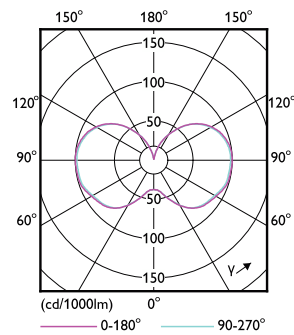

Light Distribution Diagram - 36CC/LED/850/LS EX39 G3 BB 3/1