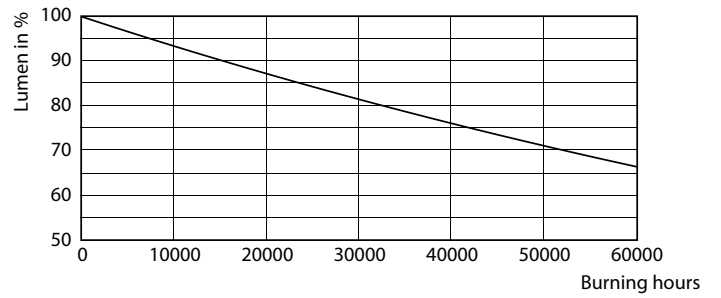

LED Corn Cobs

Lifetime

Life Expectancy Diagram - 36CC/LED/850/LS EX39 G3 BB 3/1

Lumen Maintenance Diagram - 36CC/LED/850/LS EX39 G3 BB 3/1