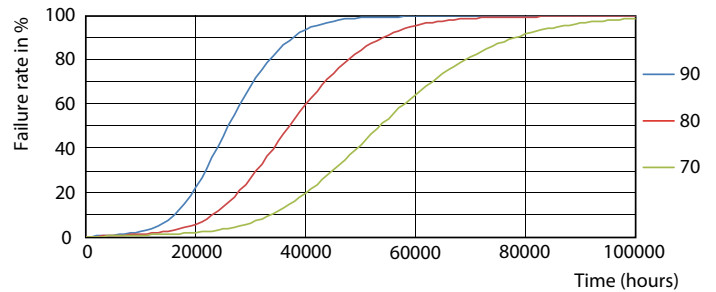

InstantFit (UL Type-A) T5

Photometric data

Lifetime

Lumen Maintenance Diagram - 24T5HO/COR/46-840/IF35/G/DIM 25/1