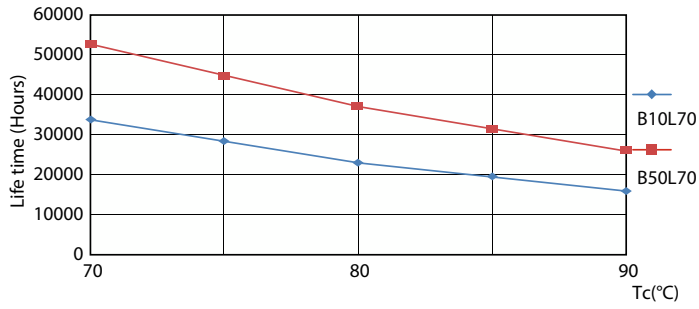

InstantFit (UL Type-A) T5

Lifetime

Life Expectancy Diagram - 24T5HO/COR/46-840/IF35/G/DIM 25/1