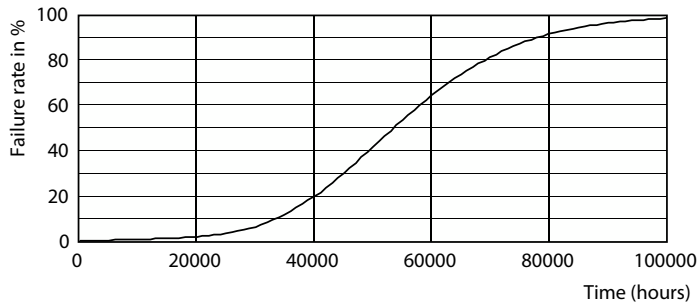

Lifetime

Life Expectancy Diagram - 24T5HO/COR/46-840/IF35/G/DIM 25/1