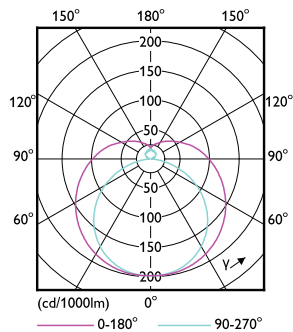

Light Distribution Diagram - 24T5HO/COR/46-840/IF35/G/DIM 25/1

General uniform lighting - 24T5HO/COR/46-840/IF35/G/DIM 25/1