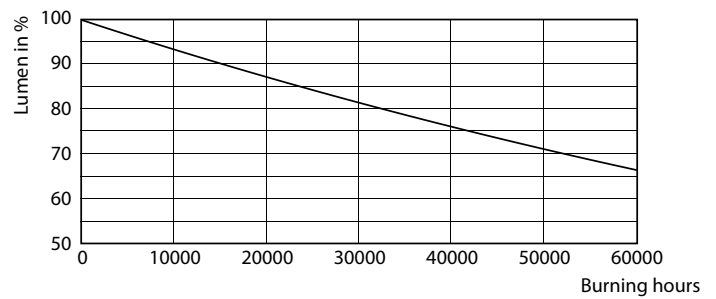

Life Expectancy Diagram - 24T5HO/COR/46-840/IF35/G/DIM 25/1

Lumen Maintenance Diagram - 24T5HO/COR/46-840/IF35/G/DIM 25/1