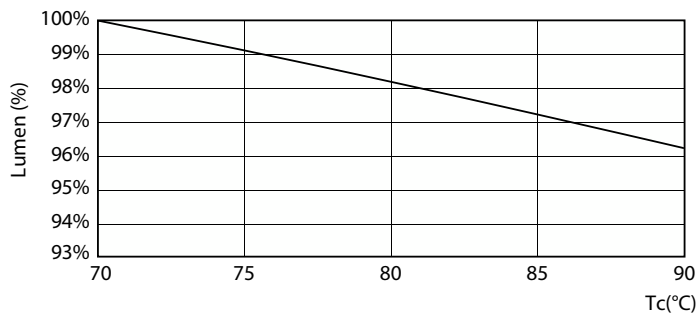

Lumen Maintenance Diagram - 24T5HO/COR/46-840/IF35/G/DIM 25/1