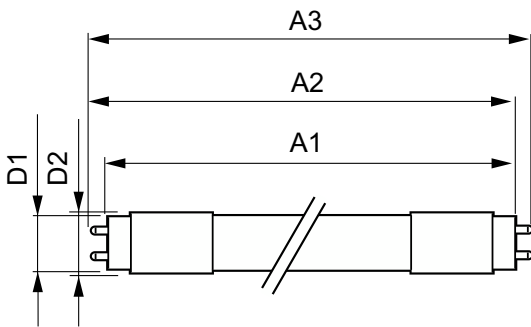

### Product data

General Information		Color rendering index (CRI)		80
Cap-Base	G5	LLMF At End Of Nominal Lifetime (Nom)		70 %
Nominal lifetime	50,000 hour(s)	Operating and Electrical		
Switching Cycle	50,000	Line Frequency	50 to 60 Hz	
Lighting Technology	LED	Input Frequency	50 to 60 Hz	
EU RoHS compliant	Yes	Power Consumption	24 W	
Light Technical		Lamp Current (Max)	1,200 mA	
Color Code	840 [CCT of 4000K]	Lamp Current (Min)	30 mA	
Beam Angle (Nom)	200 degree(s)	Wattage Equivalent	54 W	
Luminous Flux	3,500 lm	Starting Time (Nom)	0.5 s	
Color Designation	Cool White (CW)	Warm-up time to 60% light	0.5 s	
Correlated Color Temperature (Nom)	4000 K	Power Factor (Fraction)	0.9	
Luminous Efficacy (rated) (Nom)	145.00 lm/W	Voltage (Nom)	120-277, 347 V	
Color Consistency	<6			

# InstantFit (UL Type-A) T5

UL Type	UL Type A
<b>Temperature</b>	
Ambient temperature range	-20 °C to 45 °C
T-Case Maximum (Nom)	70 °C
<b>Controls and Dimming</b>	
Dimmable	Only with specific dimmers
<b>Mechanical and Housing</b>	
Bulb Finish	Frosted
Bulb Material	Glass
Product Length	1,200 mm
Bulb Shape	T5
<b>Approval and Application</b>	
Energy Saving Product	Yes

## Dimensional drawing

Product	D1	D2	A1	A2	A3
24T5HO/COR/46-840/IF35/G/DIM 25/1	15.3 mm	18.4 mm	1,147.8 mm	1,154.9 mm	1,162 mm