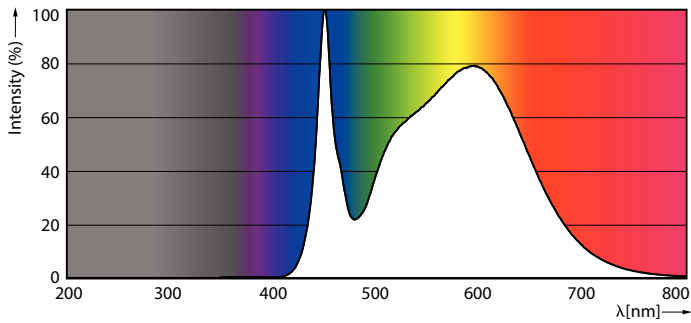

InstantFit (UL Type-A) T5

Photometric data

Spectral Power Distribution Colour - 24T5HO/COR/46-840/IF35/G/DIM 25/1