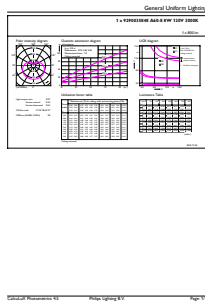

Product data

General Information		Power Consumption	
Cap-Base	E26 [Single Contact Medium Screw]	Power Consumption	8 W
Nominal lifetime	15,000 hour(s)	Lamp Current (Nom)	90 mA
Switching Cycle	50,000	Wattage Equivalent	60 W
Lighting Technology	LED	Starting Time (Nom)	0.5 s
EU RoHS compliant	Yes	Warm-up time to 60% light	0.5 s
		Power Factor (Fraction)	0.7
		Voltage (Nom)	120 V
Light Technical		Temperature	
Color Code	830 [CCT of 3000K]	Ambient temperature range	-20 °C to 45 °C
Luminous Flux	800 lm	T-Case Maximum (Nom)	90 °C
Color Designation	White (WH)		
Correlated Color Temperature (Nom)	3000 K	Controls and Dimming	
Luminous Efficacy (rated) (Nom)	100 lm/W	Dimmable	Only with specific dimmers
Color Consistency	<6		
Color rendering index (CRI)	80	Mechanical and Housing	
LLMF At End Of Nominal Lifetime (Nom)	70 %	Bulb Finish	Frosted
		Bulb Material	Plastic
		Bulb Shape	A19
Operating and Electrical			
Line Frequency	60 Hz		
Input Frequency	60 Hz		

Dimensional drawing

Product	D	C
8A19/CNG/830/FR/P/E26/D 4/4CT	60 mm	104 mm

Photometric data

General uniform lighting - 8A19/CNG/830/FR/P/E26/D 4/4CT

Light Distribution Diagram - 8A19/CNG/830/FR/P/E26/D 4/4CT