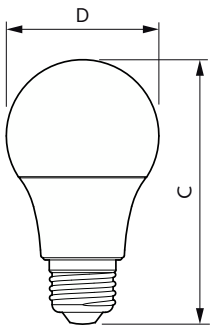

Product data

General Information		Power Consumption	
Cap-Base	E26 [Single Contact Medium Screw]	Power Consumption	8 W
Nominal lifetime	15,000 hour(s)	Lamp Current (Nom)	90 mA
Switching Cycle	50,000	Wattage Equivalent	60 W
Lighting Technology	LED	Starting Time (Nom)	0.5 s
EU RoHS compliant	Yes	Warm-up time to 60% light	0.5 s
		Power Factor (Fraction)	0.7
		Voltage (Nom)	120 V
Light Technical		Temperature	
Color Code	830 [CCT of 3000K]	Ambient temperature range	-20 °C to 45 °C
Luminous Flux	800 lm	T-Case Maximum (Nom)	90 °C
Color Designation	White (WH)		
Correlated Color Temperature (Nom)	3000 K	Controls and Dimming	
Luminous Efficacy (rated) (Nom)	100 lm/W	Dimmable	Only with specific dimmers
Color Consistency	<6		
Color rendering index (CRI)	80	Mechanical and Housing	
LLMF At End Of Nominal Lifetime (Nom)	70 %	Bulb Finish	Frosted
		Bulb Material	Plastic
		Bulb Shape	A19
Operating and Electrical			
Line Frequency	60 Hz		
Input Frequency	60 Hz		

Contractor-grade Plastic (Dimmable) A-Shape Lamps

UL Wet/ damp/ dry location	Damp location
Approval and Application	
T20 compliant	No
Application Conditions	
can it be used in closed luminaires	Yes
Product Data	
Order product name	8A19/CNG/830/FR/P/E26/D 4/4CT

Dimensional drawing

Product	D	C
8A19/CNG/830/FR/P/E26/D 4/4CT	60 mm	104 mm

Photometric data

General uniform lighting - 8A19/CNG/830/FR/P/E26/D 4/4CT

Light Distribution Diagram - 8A19/CNG/830/FR/P/E26/D 4/4CT

Contractor-grade Plastic (Dimmable) A-Shape Lamps

Photometric data

Spectral Power Distribution Colour - 8A19/CNG/830/FR/P/E26/D 4/4CT

Lifetime

Life Expectancy Diagram - 8A19/CNG/830/FR/P/E26/D 4/4CT

Lumen Maintenance Diagram - 8A19/CNG/830/FR/P/E26/D 4/4CT