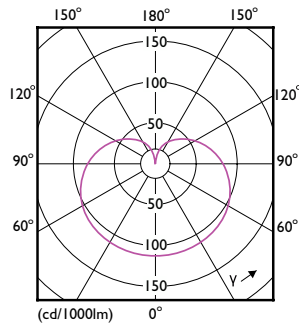

Product data

General Information		Power Consumption	
Cap-Base	E26 [Single Contact Medium Screw]	Power Consumption	8 W
Nominal lifetime	15,000 hour(s)	Lamp Current (Nom)	90 mA
Switching Cycle	50,000	Wattage Equivalent	60 W
Lighting Technology	LED	Starting Time (Nom)	0.5 s
EU RoHS compliant	Yes	Warm-up time to 60% light	0.5 s
		Power Factor (Fraction)	0.7
		Voltage (Nom)	120 V
Light Technical		Temperature	
Color Code	830 [CCT of 3000K]	Ambient temperature range	-20 °C to 45 °C
Luminous Flux	800 lm	T-Case Maximum (Nom)	90 °C
Color Designation	White (WH)		
Correlated Color Temperature (Nom)	3000 K	Controls and Dimming	
Luminous Efficacy (rated) (Nom)	100 lm/W	Dimmable	Only with specific dimmers
Color Consistency	<6		
Color rendering index (CRI)	80	Mechanical and Housing	
LLMF At End Of Nominal Lifetime (Nom)	70 %	Bulb Finish	Frosted
		Bulb Material	Plastic
		Bulb Shape	A19
Operating and Electrical			
Line Frequency	60 Hz		
Input Frequency	60 Hz		

Dimensional drawing

Product	D	C
8A19/CNG/830/FR/P/E26/D 4/4CT	60 mm	104 mm

Photometric data

General uniform lighting - 8A19/CNG/830/FR/P/E26/D 4/4CT

Light Distribution Diagram - 8A19/CNG/830/FR/P/E26/D 4/4CT