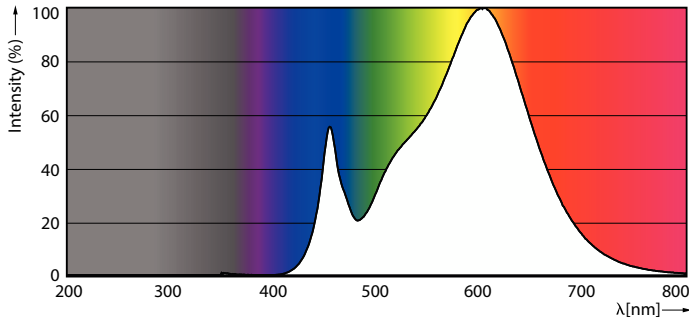

Product data

General Information		Power Consumption	
Cap-Base	E26 [Single Contact Medium Screw]	Power Consumption	8 W
Nominal lifetime	15,000 hour(s)	Lamp Current (Nom)	90 mA
Switching Cycle	50,000	Wattage Equivalent	60 W
Lighting Technology	LED	Starting Time (Nom)	0.5 s
EU RoHS compliant	Yes	Warm-up time to 60% light	0.5 s
		Power Factor (Fraction)	0.7
		Voltage (Nom)	120 V
Light Technical		Temperature	
Color Code	830 [CCT of 3000K]	Ambient temperature range	-20 °C to 45 °C
Luminous Flux	800 lm	T-Case Maximum (Nom)	90 °C
Color Designation	White (WH)		
Correlated Color Temperature (Nom)	3000 K	Controls and Dimming	
Luminous Efficacy (rated) (Nom)	100 lm/W	Dimmable	Only with specific dimmers
Color Consistency	<6		
Color rendering index (CRI)	80	Mechanical and Housing	
LLMF At End Of Nominal Lifetime (Nom)	70 %	Bulb Finish	Frosted
		Bulb Material	Plastic
		Bulb Shape	A19
Operating and Electrical			
Line Frequency	60 Hz		
Input Frequency	60 Hz		

Dimensional drawing

Product	D	C
8A19/CNG/830/FR/P/E26/D 4/4CT	60 mm	104 mm

Photometric data

General uniform lighting - 8A19/CNG/830/FR/P/E26/D 4/4CT

Light Distribution Diagram - 8A19/CNG/830/FR/P/E26/D 4/4CT

Contractor-grade Plastic (Dimmable) A-Shape Lamps

Photometric data

Spectral Power Distribution Colour - 8A19/CNG/830/FR/P/E26/D 4/4CT

Lifetime

Life Expectancy Diagram - 8A19/CNG/830/FR/P/E26/D 4/4CT

Lumen Maintenance Diagram - 8A19/CNG/830/FR/P/E26/D 4/4CT