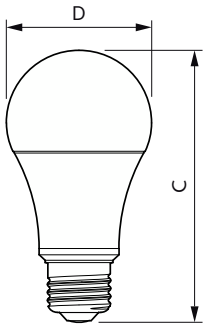

Product data

General Information	
Cap-Base	E26 [Single Contact Medium Screw]
Nominal lifetime	15,000 hour(s)
Switching Cycle	50,000
Lighting Technology	LED
EU RoHS compliant	Yes

Light Technical	
Color Code	940 [CCT of 4000K]
Beam Angle (Nom)	250 degree(s)
Luminous Flux	1,600 lm
Color Designation	Cool White (CW)
Correlated Color Temperature (Nom)	4000 K
Luminous Efficacy (rated) (Nom)	100.00 lm/W
Color Consistency	<4
Color rendering index (CRI)	90
LLMF At End Of Nominal Lifetime (Nom)	70 %

Product Data

Order product name	16A19/PER/940/P/E26/DIM 6/1FB T20
--------------------	-----------------------------------

Full product name	16A19/PER/940/P/E26/DIM 6/1FB T20
Order code	561456
Material Nr. (12NC)	929002385704
Numerator - Quantity Per Pack	1
EAN/UPC - Product/Case	046677561451
Numerator - Packs per outer box	6
EAN/UPC - Case	50046677561456

Dimensional drawing

Product	D	C
16A19/PER/940/P/E26/DIM 6/1FB T20	60 mm	112 mm

Photometric data

General uniform lighting - 16A19/PER/940/P/E26/DIM 6/1FB T20

Spectral Power Distribution Colour - 16A19/PER/940/P/E26/DIM 6/1FB T20