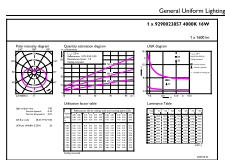

Dimensional drawing

Product	D	C
16A19/PER/940/P/E26/DIM 6/1FB T20	60 mm	112 mm

Photometric data

General uniform lighting - 16A19/PER/940/P/E26/DIM 6/1FB T20

Spectral Power Distribution Colour - 16A19/PER/940/P/E26/DIM 6/1FB T20