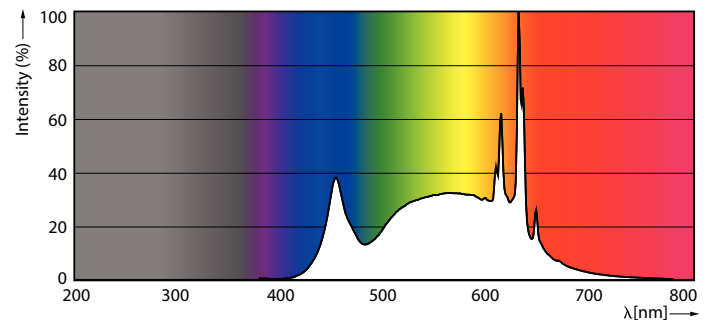

Product data

General Information	
Cap-Base	E26 [Single Contact Medium Screw]
Nominal lifetime	15,000 hour(s)
Switching Cycle	50,000
Lighting Technology	LED
EU RoHS compliant	Yes

Light Technical	
Color Code	940 [CCT of 4000K]
Beam Angle (Nom)	250 degree(s)
Luminous Flux	1,600 lm
Color Designation	Cool White (CW)
Correlated Color Temperature (Nom)	4000 K
Luminous Efficacy (rated) (Nom)	100.00 lm/W
Color Consistency	<4
Color rendering index (CRI)	90
LLMF At End Of Nominal Lifetime (Nom)	70 %

Dimensional drawing

Product	D	C
16A19/PER/940/P/E26/DIM 6/1FB T20	60 mm	112 mm

Photometric data

General uniform lighting - 16A19/PER/940/P/E26/DIM 6/1FB T20

Spectral Power Distribution Colour - 16A19/PER/940/P/E26/DIM 6/1FB T20