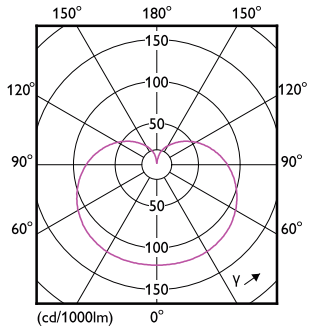

Product data

General Information	
Cap-Base	E26 [Single Contact Medium Screw]
Nominal lifetime	15,000 hour(s)
Switching Cycle	50,000
Lighting Technology	LED
EU RoHS compliant	Yes

Light Technical	
Color Code	940 [CCT of 4000K]
Beam Angle (Nom)	250 degree(s)
Luminous Flux	1,600 lm
Color Designation	Cool White (CW)
Correlated Color Temperature (Nom)	4000 K
Luminous Efficacy (rated) (Nom)	100.00 lm/W
Color Consistency	<4
Color rendering index (CRI)	90
LLMF At End Of Nominal Lifetime (Nom)	70 %

Dimensional drawing

Product	D	C
16A19/PER/940/P/E26/DIM 6/1FB T20	60 mm	112 mm

Photometric data

General uniform lighting - 16A19/PER/940/P/E26/DIM 6/1FB T20

Spectral Power Distribution Colour - 16A19/PER/940/P/E26/DIM 6/1FB T20

CorePro Plastic (Dimmable) A-Shape Lamps

Photometric data

Light Distribution Diagram - 16A19/PER/940/P/E26/DIM 6/1FB T20

Lifetime

Life Expectancy Diagram - 16A19/PER/940/P/E26/DIM 6/1FB T20

Lumen Maintenance Diagram - 16A19/PER/940/P/E26/DIM 6/1FB T20