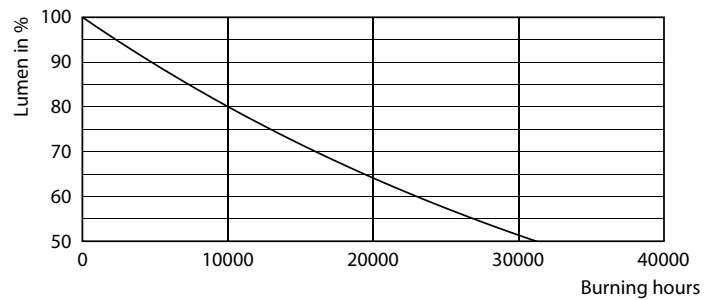

Lumen Maintenance Diagram - 14A19/CNG/827/FR/P/E26/D 4/4CT