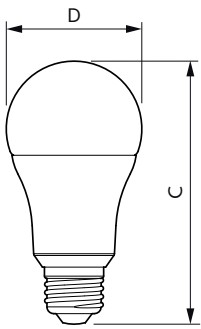

Product data

General Information		Power Consumption	
Cap-Base	E26 [Single Contact Medium Screw]	Lamp Current (Nom)	120 mA
Nominal lifetime	15,000 hour(s)	Wattage Equivalent	100 W
Switching Cycle	50,000	Starting Time (Nom)	0.5 s
Lighting Technology	LED	Warm-up time to 60% light	0.5 s
EU RoHS compliant	Yes	Power Factor (Fraction)	0.7
		Voltage (Nom)	120 V
Light Technical		Temperature	
Color Code	827 [CCT of 2700K]	Ambient temperature range	-20 °C to 45 °C
Luminous Flux	1,600 lm	T-Case Maximum (Nom)	90 °C
Color Designation	Warm White (WW)		
Correlated Color Temperature (Nom)	2700 K	Controls and Dimming	
Luminous Efficacy (rated) (Nom)	114 lm/W	Dimmable	Only with specific dimmers
Color Consistency	<6		
Color rendering index (CRI)	80	Mechanical and Housing	
LLMF At End Of Nominal Lifetime (Nom)	70 %	Bulb Finish	Frosted
		Bulb Material	Plastic
Operating and Electrical		Bulb Shape	A19
Line Frequency	60 Hz		
Input Frequency	60 Hz		

Full product name	14A19/CNG/827/FR/P/E26/D 4/4CT
Order code	581801
Material Nr. (12NC)	929003585004
Numerator - Quantity Per Pack	1
EAN/UPC - Product/Case	046677581800
Numerator - Packs per outer box	4
EAN/UPC - Case	50046677581805

Dimensional drawing

Product	D	C
14A19/CNG/827/FR/P/E26/D 4/4CT	60 mm	117 mm

Photometric data

Spectral Power Distribution Colour - 14A19/CNG/827/FR/P/E26/D 4/4CT

Light Distribution Diagram - 14A19/CNG/827/FR/P/E26/D 4/4CT