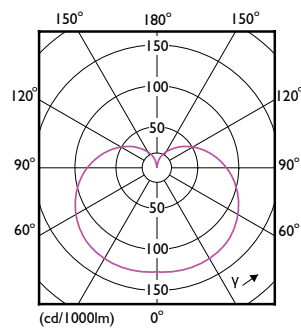

Product data

General Information		Power Consumption	
Cap-Base	E26 [Single Contact Medium Screw]	Lamp Current (Nom)	120 mA
Nominal lifetime	15,000 hour(s)	Wattage Equivalent	100 W
Switching Cycle	50,000	Starting Time (Nom)	0.5 s
Lighting Technology	LED	Warm-up time to 60% light	0.5 s
EU RoHS compliant	Yes	Power Factor (Fraction)	0.7
		Voltage (Nom)	120 V
Light Technical		Temperature	
Color Code	827 [CCT of 2700K]	Ambient temperature range	-20 °C to 45 °C
Luminous Flux	1,600 lm	T-Case Maximum (Nom)	90 °C
Color Designation	Warm White (WW)		
Correlated Color Temperature (Nom)	2700 K	Controls and Dimming	
Luminous Efficacy (rated) (Nom)	114 lm/W	Dimmable	Only with specific dimmers
Color Consistency	<6		
Color rendering index (CRI)	80	Mechanical and Housing	
LLMF At End Of Nominal Lifetime (Nom)	70 %	Bulb Finish	Frosted
		Bulb Material	Plastic
Operating and Electrical		Bulb Shape	A19
Line Frequency	60 Hz		
Input Frequency	60 Hz		

Dimensional drawing

Product	D	C
14A19/CNG/827/FR/P/E26/D 4/4CT	60 mm	117 mm

Photometric data

Spectral Power Distribution Colour - 14A19/CNG/827/FR/P/E26/D 4/4CT

Light Distribution Diagram - 14A19/CNG/827/FR/P/E26/D 4/4CT