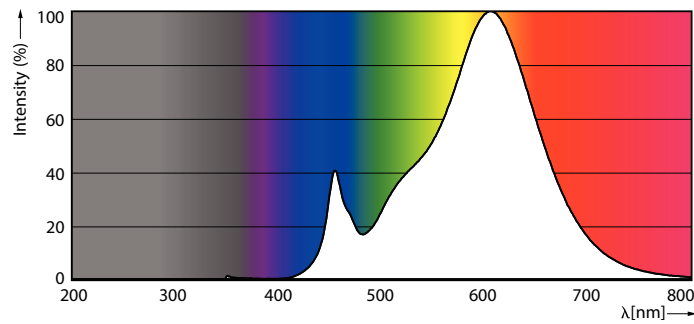

Contractor-grade Plastic (Dimmable) A-Shape Lamps

14A19/CNG/827/FR/P/E26/D 4/4CT

Plastic A19 offering dimmability and a lifetime over 15,000 hours. Ideal for contractor-grade residential and multi-family spaces.

Product data

General Information		Power Consumption	
Cap-Base	E26 [Single Contact Medium Screw]	Lamp Current (Nom)	120 mA
Nominal lifetime	15,000 hour(s)	Wattage Equivalent	100 W
Switching Cycle	50,000	Starting Time (Nom)	0.5 s
Lighting Technology	LED	Warm-up time to 60% light	0.5 s
EU RoHS compliant	Yes	Power Factor (Fraction)	0.7
		Voltage (Nom)	120 V
Light Technical		Temperature	
Color Code	827 [CCT of 2700K]	Ambient temperature range	-20 °C to 45 °C
Luminous Flux	1,600 lm	T-Case Maximum (Nom)	90 °C
Color Designation	Warm White (WW)		
Correlated Color Temperature (Nom)	2700 K	Controls and Dimming	
Luminous Efficacy (rated) (Nom)	114 lm/W	Dimmable	Only with specific dimmers
Color Consistency	<6		
Color rendering index (CRI)	80	Mechanical and Housing	
LLMF At End Of Nominal Lifetime (Nom)	70 %	Bulb Finish	Frosted
		Bulb Material	Plastic
Operating and Electrical		Bulb Shape	A19
Line Frequency	60 Hz		
Input Frequency	60 Hz		

Dimensional drawing

Product	D	C
14A19/CNG/827/FR/P/E26/D 4/4CT	60 mm	117 mm

Photometric data

Spectral Power Distribution Colour - 14A19/CNG/827/FR/P/E26/D 4/4CT

Light Distribution Diagram - 14A19/CNG/827/FR/P/E26/D 4/4CT