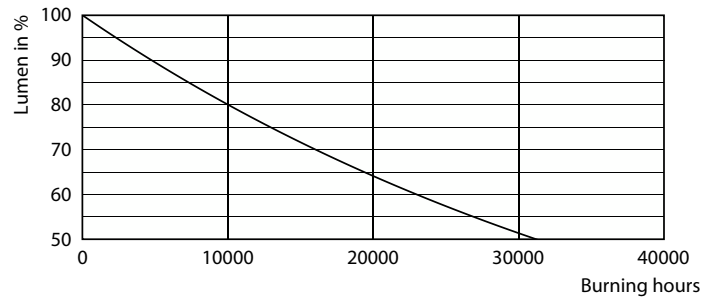

Lumen Maintenance Diagram - 16A19/PER/950/P/E26/DIM 6/1FB T20