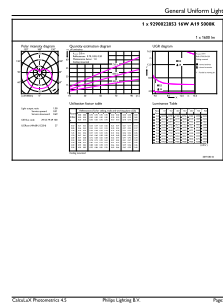

Photometric data

General uniform lighting - 16A19/PER/950/P/E26/DIM 6/1FB T20