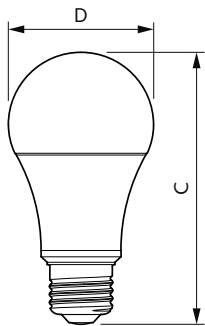

### Product data

General Information		Input Frequency	
Cap-Base	E26 [Single Contact Medium Screw]	Input Frequency	60 Hz
Nominal lifetime	15,000 hour(s)	Power Consumption	16 W
Switching Cycle	50,000	Lamp Current (Nom)	135 mA
Lighting Technology	LED	Wattage Equivalent	100 W
EU RoHS compliant	Yes	Starting Time (Nom)	0.5 s
		Warm-up time to 60% light	0.5 s
		Power Factor (Fraction)	0.7
		Voltage (Nom)	120 V
Light Technical		Temperature	
Color Code	950 [CCT of 5000K]	T-Case Maximum (Nom)	90 °C
Beam Angle (Nom)	250 degree(s)		
Luminous Flux	1,600 lm	Controls and Dimming	
Color Designation	Daylight	Dimmable	Yes
Correlated Color Temperature (Nom)	5000 K		
Luminous Efficacy (rated) (Nom)	100.00 lm/W	Mechanical and Housing	
Color Consistency	<4	Bulb Finish	Frosted
Color rendering index (CRI)	90	Bulb Material	Plastic
LLMF At End Of Nominal Lifetime (Nom)	70 %	Bulb Shape	A19
Operating and Electrical			
Line Frequency	60 Hz		

## Dimensional drawing

Product	D	C
16A19/PER/950/P/E26/DIM 6/1FB T20	60 mm	112 mm