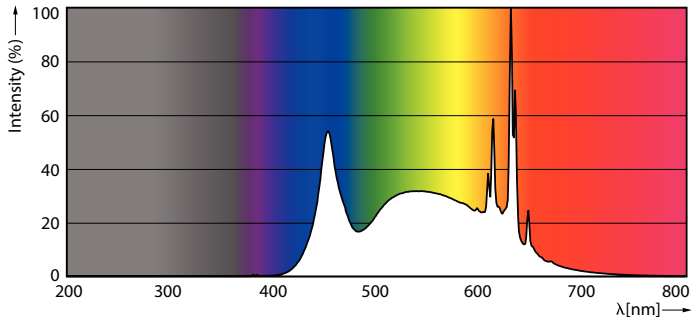

### Product data

General Information		Input Frequency	
Cap-Base	E26 [Single Contact Medium Screw]	Input Frequency	60 Hz
Nominal lifetime	15,000 hour(s)	Power Consumption	16 W
Switching Cycle	50,000	Lamp Current (Nom)	135 mA
Lighting Technology	LED	Wattage Equivalent	100 W
EU RoHS compliant	Yes	Starting Time (Nom)	0.5 s
		Warm-up time to 60% light	0.5 s
		Power Factor (Fraction)	0.7
		Voltage (Nom)	120 V
Light Technical		Temperature	
Color Code	950 [CCT of 5000K]	T-Case Maximum (Nom)	90 °C
Beam Angle (Nom)	250 degree(s)		
Luminous Flux	1,600 lm	Controls and Dimming	
Color Designation	Daylight	Dimmable	Yes
Correlated Color Temperature (Nom)	5000 K		
Luminous Efficacy (rated) (Nom)	100.00 lm/W	Mechanical and Housing	
Color Consistency	<4	Bulb Finish	Frosted
Color rendering index (CRI)	90	Bulb Material	Plastic
LLMF At End Of Nominal Lifetime (Nom)	70 %	Bulb Shape	A19
Operating and Electrical			
Line Frequency	60 Hz		

## Photometric data

Light Distribution Diagram - 16A19/PER/950/P/E26/DIM 6/1FB T20

General uniform lighting - 16A19/PER/950/P/E26/DIM 6/1FB T20

## Photometric data

Spectral Power Distribution Colour - 16A19/PER/950/P/E26/DIM 6/1FB T20