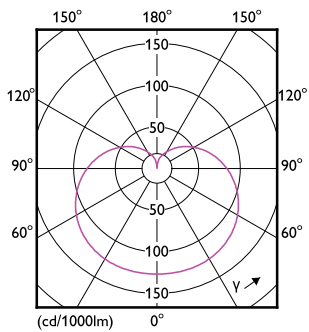

Photometric data

Light Distribution Diagram - 16A19/PER/950/P/E26/DIM 6/1FB T20