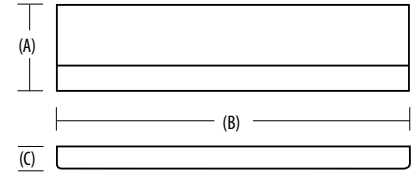

DIMENSIONS						
Nominal size	Lamp configuration	Model number	Number of lamps	(A) Width inches (cm)	(B) Length inches (cm)	(B) Extension inches (cm)*
12"		UC 12	(1) 8W linearT5	5" (12.7)	12-3/8" (31.3)	1-1/8" (2.9)
21"		21" UC 21	(1) 13W linearT5	5" (12.7)	21-3/8" (54.3)	1-1/8" (2.9)
24"		24" UC 24	(2) 8W linearT5	5" (12.7)	24-1/2" (62.2)	1-1/8" (2.9)
33"		33" UC 33	(1) 8W & (1) 13W linearT5	5" (12.7)	33-1/2" (85.1)	1-1/8" (2.9)
42"		42" UC 42	(2) 13W linearT5	5" (12.7)	42-1/2" (23.0)	1-1/8" (2.9)

*Extension from ceiling.
All dimensions are inches (centimeters) unless otherwise indicated.