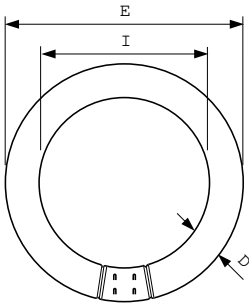

Mechanical and Housing	
Bulb Shape	C-T29
Approval and Application	
Mercury (Hg) Content (Nom)	8.0 mg
Product Data	
Order product name	FC12T9/DAYLIGHT DELUXE 12PK
Full product name	FC12T9/DAYLIGHT DELUXE 12PK
Order code	928028605435
Material Nr. (12NC)	928028605435
Numerator - Quantity Per Pack	1
EAN/UPC - Product/Case	046677262600
Numerator - Packs per outer box	12
EAN/UPC - Case	50046677262605

## Dimensional drawing

Product	D (max)	D (min)	E (min)	E (max)	I (min)	I (max)
FC12T9/DAYLIGHT	31.0 mm	26.2 mm	292.1 mm	304.8 mm	239.5 mm	246.1 mm
DELUXE 12PK						