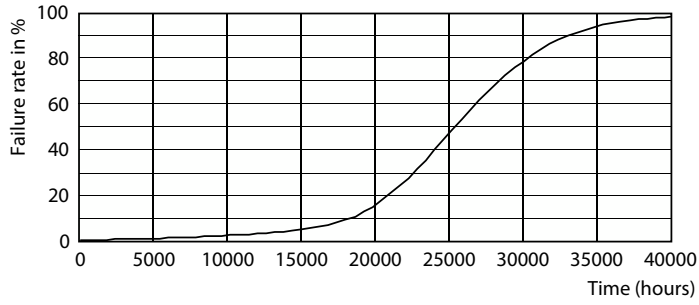

LED PAR30 S/L

Lifetime

Life Expectancy Diagram - 10PAR30S/LED/830/F40/DIM/ULW/120V 6/1FB

Lumen Maintenance Diagram - 10PAR30S/LED/830/F40/DIM/ULW/120V 6/1FB