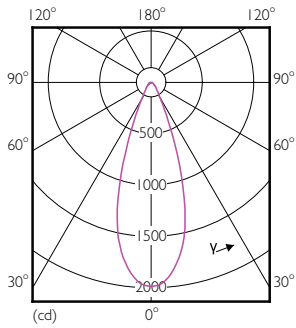

Photometric data

Light Distribution Diagram - 10PAR30S/LED/830/F40/DIM/ULW/120V 6/1FB

Accent Lighting Spots - 10PAR30S/LED/830/F40/DIM/ULW/120V 6/1FB