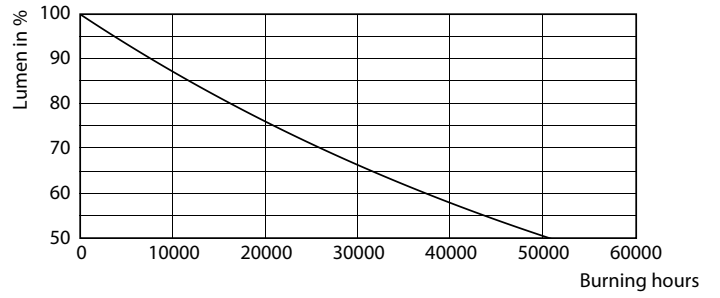

LED PAR30 S/L

Lifetime

Life Expectancy Diagram - 10PAR30S/LED/830/F40/DIM/ULW/120V 6/1FB

Lumen Maintenance Diagram - 10PAR30S/LED/830/F40/DIM/ULW/120V 6/1FB