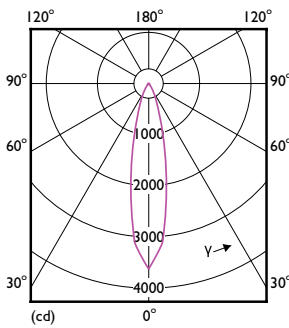

Photometric data

Light Distribution Diagram - 8.5PAR30S/LED/940/F25/DIM/GULW/T20 6/1FB

Accent Lighting Spots - 8.5PAR30S/LED/940/F25/DIM/GULW/T20 6/1FB