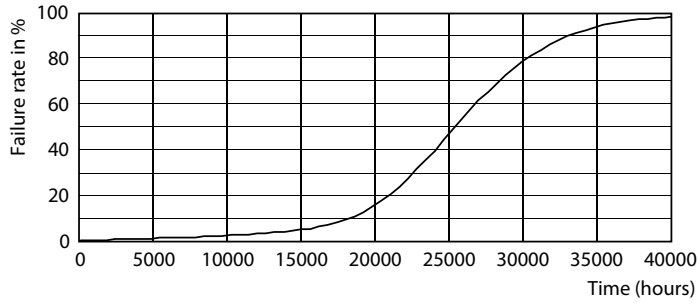

LED PAR30 S/L

Lifetime

Life Expectancy Diagram - 8.5PAR30S/LED/940/F25/DIM/GULW/T20
6/1FB

Lumen Maintenance Diagram - 8.5PAR30S/LED/940/F25/DIM/GULW/T20
6/1FB