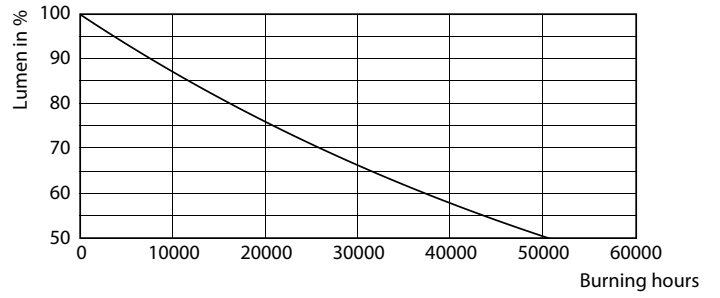

LED PAR30 S/L

Lifetime

Life Expectancy Diagram - 8.5PAR30S/LED/940/F25/DIM/GULW/T20
6/1FB

Lumen Maintenance Diagram - 8.5PAR30S/LED/940/F25/DIM/GULW/T20
6/1FB