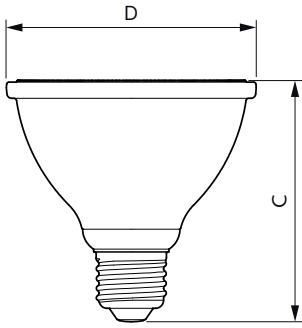

## 8.5PAR30S/LED/940/F25/DIM/GULW/T20 6/1FB

Philips LED spots with a single optic beam, provide a clean beam that's free from shadows with beam angles from 15 and 40 degrees to suit every general lighting application.

### Product data

General Information		Wattage Equivalent	
Cap-Base	E26 [Single Contact Medium Screw]		75 W
Nominal lifetime	25,000 hour(s)	Starting Time (Nom)	0.5 s
Switching Cycle	25,000	Warm-up time to 60% light	0.5 s
Lighting Technology	LED	Power Factor (Fraction)	0.9
EU RoHS compliant	Yes	Voltage (Nom)	120 V
Light Technical		Temperature	
Color Code	940 [CCT of 4000K]	T-Case Maximum (Nom)	70 °C
Beam Angle (Nom)	25 degree(s)	Controls and Dimming	
Luminous Flux	850 lm	Dimmable	Only with specific dimmers
Luminous Intensity (Nom)	3,300 cd	Mechanical and Housing	
Color Designation	Cool White (CW)	Bulb Finish	Clear
Correlated Color Temperature (Nom)	4000 K	Bulb Material	Glass
Luminous Efficacy (rated) (Nom)	100.00 lm/W	Bulb Shape	PAR30S
Color Consistency	<4	Approval and Application	
Color rendering index (CRI)	90	Suitable For Accent Lighting	Yes
LLMF At End Of Nominal Lifetime (Nom)	70 %	Energy Certifications	Energy Star
Operating and Electrical		Product Data	
Line Frequency	50 to 60 Hz	Order product name	8.5PAR30S/LED/940/F25/DIM/GULW/T20
Input Frequency	50 to 60 Hz		6/1FB
Power Consumption	8.5 W		
Lamp Current (Nom)	80 mA		

## Dimensional drawing

Product	D	C
8.5PAR30S/LED/940/F25/DIM/GULW/T20 6/1FB	94 mm	90 mm