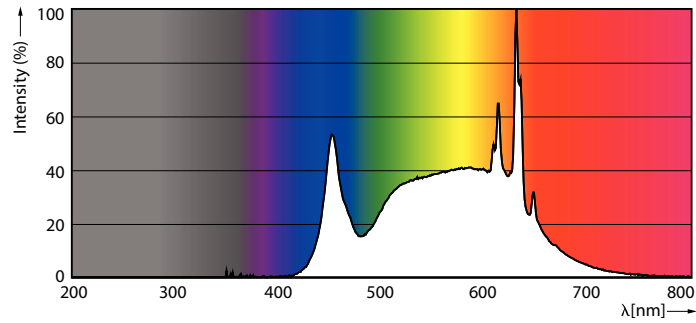

## 8.5PAR30S/LED/940/F25/DIM/GULW/T20 6/1FB

Philips LED spots with a single optic beam, provide a clean beam that's free from shadows with beam angles from 15 and 40 degrees to suit every general lighting application.

### Product data

General Information		Wattage Equivalent	
Cap-Base	E26 [Single Contact Medium Screw]		75 W
Nominal lifetime	25,000 hour(s)	Starting Time (Nom)	0.5 s
Switching Cycle	25,000	Warm-up time to 60% light	0.5 s
Lighting Technology	LED	Power Factor (Fraction)	0.9
EU RoHS compliant	Yes	Voltage (Nom)	120 V
Light Technical		Temperature	
Color Code	940 [CCT of 4000K]	T-Case Maximum (Nom)	70 °C
Beam Angle (Nom)	25 degree(s)	Controls and Dimming	
Luminous Flux	850 lm	Dimmable	Only with specific dimmers
Luminous Intensity (Nom)	3,300 cd	Mechanical and Housing	
Color Designation	Cool White (CW)	Bulb Finish	Clear
Correlated Color Temperature (Nom)	4000 K	Bulb Material	Glass
Luminous Efficacy (rated) (Nom)	100.00 lm/W	Bulb Shape	PAR30S
Color Consistency	<4	Approval and Application	
Color rendering index (CRI)	90	Suitable For Accent Lighting	Yes
LLMF At End Of Nominal Lifetime (Nom)	70 %	Energy Certifications	Energy Star
Operating and Electrical		Product Data	
Line Frequency	50 to 60 Hz	Order product name	8.5PAR30S/LED/940/F25/DIM/GULW/T20
Input Frequency	50 to 60 Hz		6/1FB
Power Consumption	8.5 W		
Lamp Current (Nom)	80 mA		

## Photometric data

Spectral Power Distribution Colour - 8.5PAR30S/LED/940/F25/DIM/GULW/T20 6/1FB

Light Distribution Diagram - 8.5PAR30S/LED/940/F25/DIM/GULW/T20 6/1FB

Accent Lighting Spots - 8.5PAR30S/LED/940/F25/DIM/GULW/T20 6/1FB