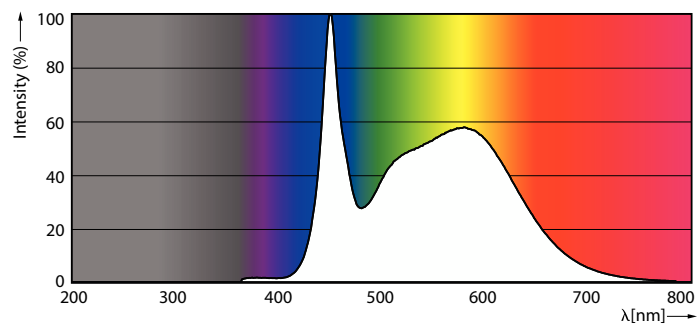

Product data

General Information	
Cap-Base	EX39 [Exclusionary Mogul Screw]
Nominal lifetime	50,000 hour(s)
Switching Cycle	50,000
Lighting Technology	LED
EU RoHS compliant	Yes
Light Technical	
Color Code	850 [CCT of 5000K]
Color Designation	Daylight
Correlated Color Temperature (Nom)	Selectable 3000 4000 5000 K
Luminous Efficacy (rated) (Nom)	134.00 lm/W
Color Consistency	ANSI 5000K quadrangle
Color rendering index (CRI)	80
LLMF At End Of Nominal Lifetime (Nom)	70 %
Operating and Electrical	
Line Frequency	50 to 60 Hz
Input Frequency	50 to 60 Hz
Power Consumption	36 W
Lamp Current (Nom)	400 mA
Starting Time (Nom)	1 s
Warm-up time to 60% light	1 s

Dimensional drawing

Product	D	C
36CC/LED/3CCT/LS EX39 G3 BB 3/1	85 mm	215 mm

Photometric data

Spectral Power Distribution Colour - 36CC/LED/3CCT/LS EX39 G3 BB 3/1

General uniform lighting - 36CC/LED/3CCT/LS EX39 G3 BB 3/1