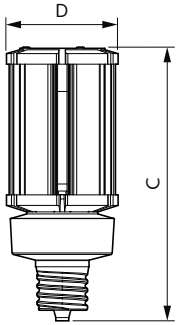

Product data

General Information	
Cap-Base	EX39 [Exclusionary Mogul Screw]
Nominal lifetime	50,000 hour(s)
Switching Cycle	50,000
Lighting Technology	LED
EU RoHS compliant	Yes
Light Technical	
Color Code	850 [CCT of 5000K]
Color Designation	Daylight
Correlated Color Temperature (Nom)	Selectable 3000 4000 5000 K
Luminous Efficacy (rated) (Nom)	134.00 lm/W
Color Consistency	ANSI 5000K quadrangle
Color rendering index (CRI)	80
LLMF At End Of Nominal Lifetime (Nom)	70 %
Operating and Electrical	
Line Frequency	50 to 60 Hz
Input Frequency	50 to 60 Hz
Power Consumption	36 W
Lamp Current (Nom)	400 mA
Starting Time (Nom)	1 s
Warm-up time to 60% light	1 s

Power Factor (Fraction)	0.9
Voltage (Nom)	100-277 V
UL Type	HIB_UL Type B (UL Listed+Classified)
Temperature	
Ambient temperature range	-20 °C to 45 °C
T-Case Maximum (Nom)	60 °C
Controls and Dimming	
Dimmable	Preset Dimming
Mechanical and Housing	
Bulb Finish	Clear
Bulb Material	Plastic
Bulb Shape	Corncob
Application Conditions	
can it be used in closed luminaires	Yes
Product Data	
Order product name	36CC/LED/3CCT/LS EX39 G3 BB 3/1
Full product name	36CC/LED/3CCT/LS EX39 G3 BB 3/1
Order code	929003065204

Dimensional drawing

Product	D	C
36CC/LED/3CCT/LS EX39 G3 BB 3/1	85 mm	215 mm

Photometric data

Spectral Power Distribution Colour - 36CC/LED/3CCT/LS EX39 G3 BB 3/1

General uniform lighting - 36CC/LED/3CCT/LS EX39 G3 BB 3/1