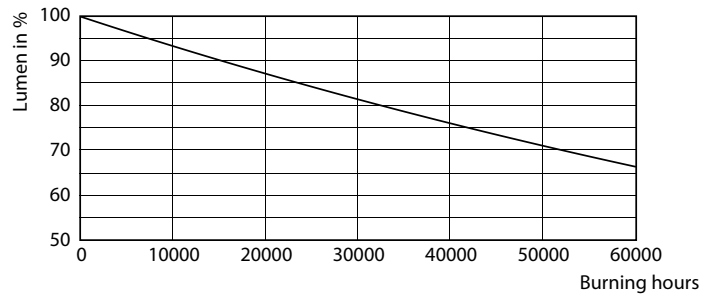

LED Corn Cobs

Lifetime

Life Expectancy Diagram - 36CC/LED/3CCT/LS EX39 G3 BB 3/1

Lumen Maintenance Diagram - 36CC/LED/3CCT/LS EX39 G3 BB 3/1