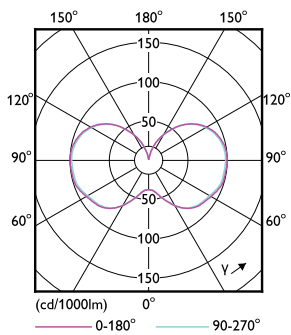

Dimensional drawing

Product	D	C
36CC/LED/3CCT/LS EX39 G3 BB 3/1	85 mm	215 mm

Photometric data

Spectral Power Distribution Colour - 36CC/LED/3CCT/LS EX39 G3 BB 3/1

General uniform lighting - 36CC/LED/3CCT/LS EX39 G3 BB 3/1

Light Distribution Diagram - 36CC/LED/3CCT/LS EX39 G3 BB 3/1

LED Corn Cobs

Lifetime

Life Expectancy Diagram - 36CC/LED/3CCT/LS EX39 G3 BB 3/1

Lumen Maintenance Diagram - 36CC/LED/3CCT/LS EX39 G3 BB 3/1