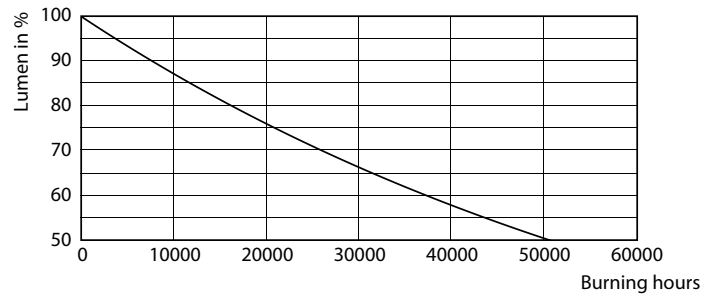

LED PAR30 S/L

Lifetime

Life Expectancy Diagram - 8.5PAR30L/LED/927/F40/DIM/GULW/T20
6/1FB

Lumen Maintenance Diagram - 8.5PAR30L/LED/927/F40/DIM/GULW/T20
6/1FB