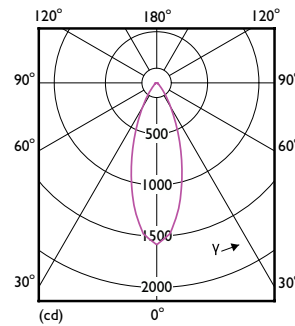

Accent Lighting Spots - 8.5PAR30L/LED/927/F40/DIM/GULW/T20 6/1FB

Light Distribution Diagram - 8.5PAR30L/LED/927/F40/DIM/GULW/T20 6/1FB