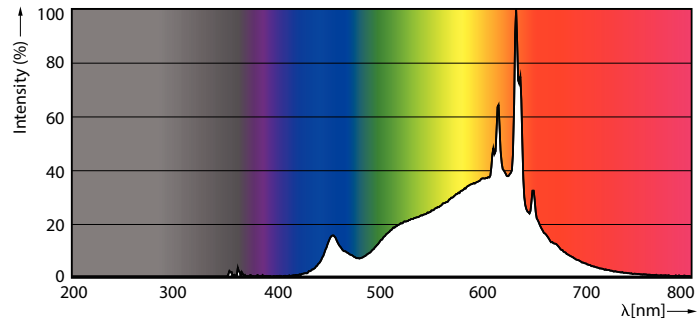

LED PAR30 S/L

8.5PAR30L/LED/927/F40/DIM/GULW/T20 6/1FB

Philips LED spots with a single optic beam, provide a clean beam that's free from shadows with beam angles from 15 and 40 degrees to suit every general lighting application.

Product data

General Information		Wattage Equivalent	
Cap-Base	E26 [Single Contact Medium Screw]		75 W
Nominal lifetime	25,000 hour(s)	Starting Time (Nom)	0.5 s
Switching Cycle	50,000	Warm-up time to 60% light	0.5 s
Lighting Technology	LED	Power Factor (Fraction)	0.9
EU RoHS compliant	Yes	Voltage (Nom)	120 V
Light Technical		Temperature	
Color Code	927 [CCT of 2700K]	T-Case Maximum (Nom)	70 °C
Beam Angle (Nom)	40 degree(s)	Controls and Dimming	
Luminous Flux	800 lm	Dimmable	Only with specific dimmers
Luminous Intensity (Nom)	1,600 cd	Mechanical and Housing	
Color Designation	Warm White (WW)	Bulb Finish	Clear
Correlated Color Temperature (Nom)	2700 K	Bulb Material	Glass
Luminous Efficacy (rated) (Nom)	94.00 lm/W	Bulb Shape	PAR30L
Color Consistency	<4	Approval and Application	
Color rendering index (CRI)	90	Suitable For Accent Lighting	Yes
LLMF At End Of Nominal Lifetime (Nom)	70 %	Energy Certifications	Energy Star
Operating and Electrical		Product Data	
Line Frequency	50 to 60 Hz	Order product name	8.5PAR30L/LED/927/F40/DIM/GULW/T20 6/1FB
Input Frequency	50 to 60 Hz		
Power Consumption	8.5 W		
Lamp Current (Nom)	80 mA		

Dimensional drawing

Product	D	C
8.5PAR30L/LED/927/F40/DIM/GULW/T20 6/1FB	94 mm	116 mm

Photometric data

Lighting Solutions S.p.A. - Page 10

Spectral Power Distribution Colour - 8.5PAR30L/LED/927/F40/DIM/GULW/T20 6/1FB