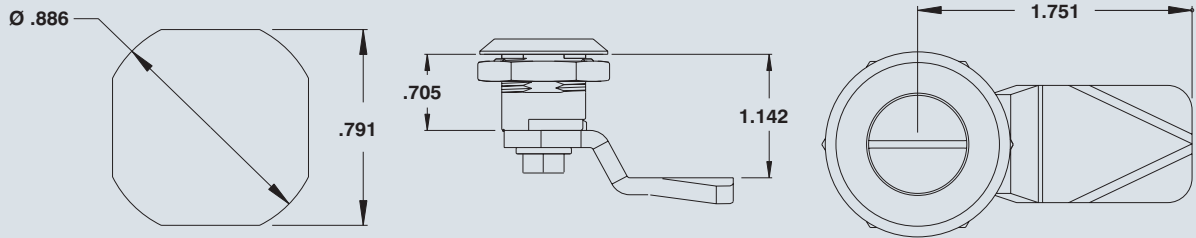

ESS SERIES DOOR LOCKS AND HANDLES

Stainless steel industrial door locks - 880 SCQ4SS series

Visit
www.eurobex.com
for details.

Call us
toll free
1-800-363-2423

The **880 SCQ4SS** series door accessories were designed to fit Eurobex 'ESS' style industrial enclosures. A full range of accessories are available to accommodate a variety of applications.

These accessories include :
- 7 types of lock inserts (p.347)
- Padlock provisions (p.346)
- Operating handles (p.346)
- ¼ turn lock dust cap (p.345)...

Locking mechanisms can be ordered as complete units or in parts. Parts include individual inserts, cams and housings. For use with 5412 ESS, 5412 ESSP, 5412 SSDD, 9412 SS, 5412 ESSA

Stainless steel padlock provisions and key locks

Padlock provisions

CATALOG # : 880 PLESQ375
KEY NUMBER : Padlock
Key included? : No
Material : Stainless steel
For use with : ES series, 9412 ESA, 5412 ESDD...

Padlockable wing handle

CATALOG # : 880 SCQ4-WNPSS
KEY NUMBER : Padlock
Key included? : No
Material : Stainless steel
For use with : ESS series, ESSA 9412 SS, SSDD...

Stainless steel padlock

CATALOG # : 880 PLSS
KEY NUMBER : Use padlock
Key included? : No
Material : Stainless steel
For use with : ESS series, ESSA 9412 SS, SSDD...

Padlockable 'L' handle

CATALOG # : 880 SCQ4-KSS
KEY NUMBER : K-KSS
Key included? : Yes
Material : Stainless steel
For use with : ESS series, ESSA 9412 SS, SSDD...

Stainless steel handles

Key lock 'L' handle

CATALOG # : 880 SCQ4-LSS
KEY NUMBER : K-LSS
Key included? : Yes
Material : Stainless steel
For use with : ESS series, ESSA 9412 SS, SSDD...

Key lock 'T' handle

CATALOG # : 880 SCQ4-TSS
KEY NUMBER : K-TSS
Key included? : Yes
Material : Stainless steel
For use with : ESS series, ESSA 9412 SS, SSDD...

Non-locking 'L' handle

CATALOG # : 880 SCQ4-LNSS
KEY NUMBER : None
Key included? : No
Material : Stainless steel
For use with : ESS series, ESSA 9412 SS, SSDD...

Non-locking 'T' handle

CATALOG # : 880 SCQ4-TNSS
KEY NUMBER : None
Key included? : No
Material : Stainless steel
For use with : ESS series, ESSA 9412 SS, SSDD...