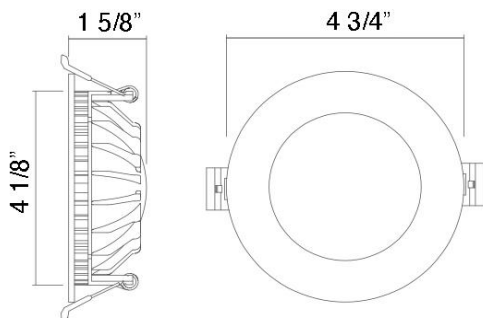

DS-LED-4-S12W

4" Round Indirect Slim Recessed LED 12W

Project: _____

Location: _____

Model: _____ Qty: _____

Notes: _____

DESCRIPTION

4" Round Indirect Slim Recessed LED With Integral Driver In Connection Box

FEATURES & BENEFITS

Indirect Light for reduced glare

1 5/8" Thick - Fits in tight ceiling spaces

Type IC Rated - No Housing Required

Driver Inside Connection Box - No Junction Box Needed

5 CCT User Selectable 2700 - 3000 - 3500 - 4000 - 5000K,

or **Dim to Warm** 3000 to 2200K

CRI 90+ for True Color Rendering

DIMENSIONS ID 4 1/8" OD 4 3/4" Depth 1 5/8"

Cut Out 4 1/4" Round Hole

120V Triac Dimmable Driver Included

ORDERING GUIDE

	CCT	Trim
DS-LED-4-S12W-5CCT-WH	5CCT	White
DS-LED-4-S12W-DTW-WH	Dim To Warm	White