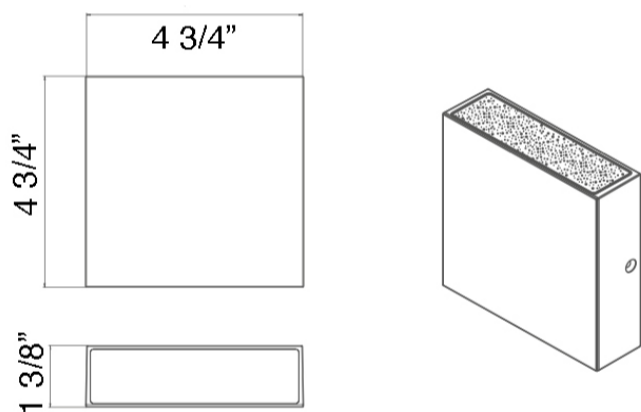

### DESCRIPTION

Wall Sconce 2 or 1 side LED Light 5CCT  
Low Profile with elegant and modern design

**DIMENSIONS**    4 3/4" Square    Thickness 1 3/8"

SPECIFICATION	
Applications	Residential, Commercial, Hospitality, Indoor & Outdoor
Power	15 W
Color Temperature (K)	2700 - 3000 - 3500 - 4000 - 5000
Light Output Up & Down each way (lm)	570 - 600 - 630 - 640 - 610
Light Output Up & Down total (lm)	1140 - 1200 - 1260 - 1280 - 1220
Light Output One Side Only total (lm)	1160 - 1100 - 1160 - 1170 - 1130
Halogen Equivalent	100 W
Beam Angle	85°
CRI	90 +
Driver Input	120V-277V AC 50/60 Hz
Dimming	TRIAC Dimmers 10% - 100%
Approved Location	Wet Locations
Ambient Temperature	-4°F (-20°C) to +104°F (+40°C)
Projected Life	70% Light Output at 50,000 Hours
Certification	cETLus
Warranty	5 Year