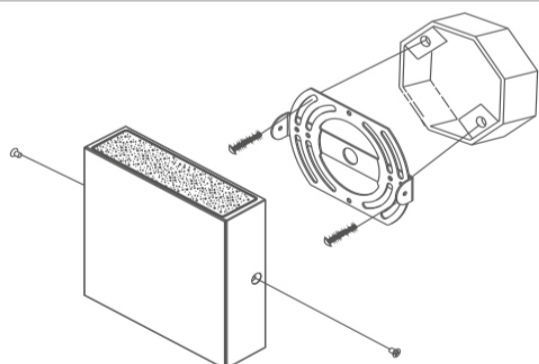

### DESCRIPTION

Wall Sconce 2 or 1 side LED Light 5CCT  
Low Profile with elegant and modern design

**DIMENSIONS**    4 3/4" Square    Thickness 1 3/8"

SPECIFICATION	
Applications	Residential, Commercial, Hospitality, Indoor & Outdoor
Power	15 W
Color Temperature (K)	2700 - 3000 - 3500 - 4000 - 5000
Light Output Up & Down each way (lm)	570 - 600 - 630 - 640 - 610
Light Output Up & Down total (lm)	1140 - 1200 - 1260 - 1280 - 1220
Light Output One Side Only total (lm)	1160 - 1100 - 1160 - 1170 - 1130
Halogen Equivalent	100 W
Beam Angle	85°
CRI	90 +
Driver Input	120V-277V AC 50/60 Hz
Dimming	TRIAC Dimmers 10% - 100%
Approved Location	Wet Locations
Ambient Temperature	-4°F (-20°C) to +104°F (+40°C)
Projected Life	70% Light Output at 50,000 Hours
Certification	cETLus
Warranty	5 Year

### ORDERING GUIDE

	Light Direction	Trim
<b>OD-5-1000L-5CCT-WH</b>	Up & Down	<a href="#">White</a>
<b>OD-5-1000L-5CCT-BK</b>	Up & Down	<a href="#">Black</a>
<b>OD-5-1000L-5CCT-1S-WH</b>	One Side Only	<a href="#">White</a>
<b>OD-5-1000L-5CCT-1S-BK</b>	One Side Only	<a href="#">Black</a>