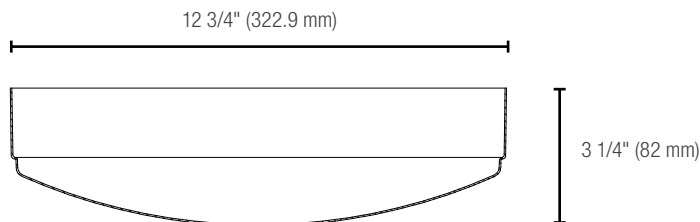

Project: _____ Type: _____

Drawn by: _____ Catalogue #: _____ Date: _____

Individual Spec Sheet

LENS

DOUBLE RING LED CEILING LUMINAIRE ACCESSORY

ORDERING INFORMATION

Order code: 68984
Model number: LEN-CLDR14
UPC: 069549023093
Case quantity: 5

PHYSICAL DATA

Size in. (mm): 12 3/4" (322.9)
Shape: Round
Lens material: Polystyrene
Lens finish: Frosted

COMPATIBLE PRODUCT

Order code	Model number	Type
68978	CLDR14-R25W-A-5CBN	14" DOUBLE RING LED CEILING LUMINAIRE
68981	CLDR14-R25W-A-5CBK	14" DOUBLE RING LED CEILING LUMINAIRE

DIMENSIONS

Qty	Description	Price

I accept the specifications of the luminaire configuration mentioned above.

Name: _____

Company: _____

Signature: _____

Date: _____

Data is based upon tests performed in a controlled environment. Actual performance can vary depending on operating conditions.
All products are subject to change or may be discontinued any time without notice.