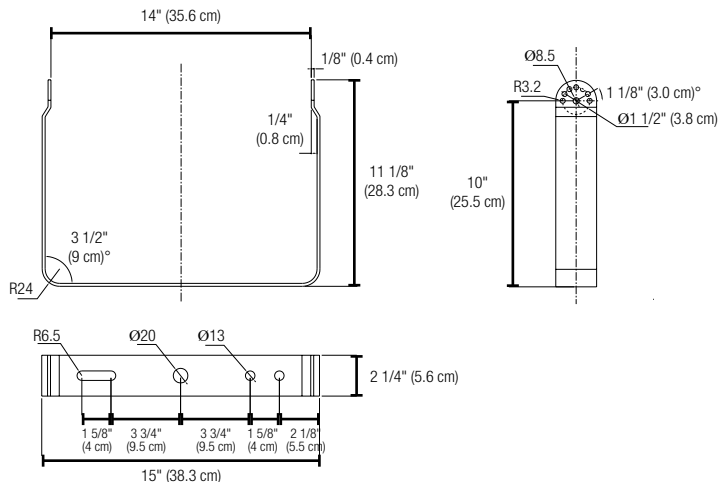

Project: _____ Type: _____

Drawn by: _____ Catalogue #: _____ Date: _____

Individual Spec Sheet

FLL

BRONZE YOKE 450W

ORDERING INFORMATION

Order code: 69807
Description: Yoke 450W
UPC: 069549030268
Case quantity: 10

PHYSICAL DATA

Type: Yoke
Material: Diecast aluminum
Finish: Bronze
Length: 15" (381 mm)
Width: 11 1/8" (283 mm)
Height: 2 3/16" (56 mm)
Weight: 1.5

COMPATIBLE WITH

Order code	Model number
69798	FLL-PS450W-Q3CBR

DIMENSIONS

Qty	Description	Price

I accept the specifications of the accessory configuration mentioned above.

Name: _____
Company: _____
Signature: _____

Date: _____

Data is based upon tests performed in a controlled environment. Actual performance can vary depending on operating conditions.
All products are subject to change or may be discontinued any time without notice.