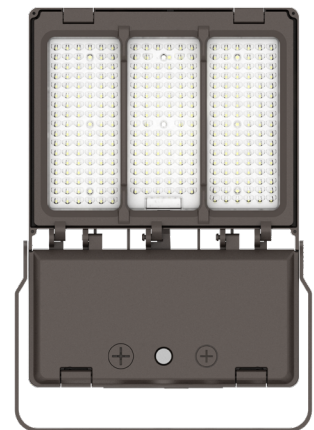

Project: _____ Type: _____

Drawn by: _____ Catalogue #: _____ Date: _____

Individual Spec Sheet

FLL

BRONZE YOKE 450W

ORDERING INFORMATION

Order code: 69807
Description: Yoke 450W
UPC: 069549030268
Case quantity: 10

PHYSICAL DATA

Type: Yoke
Material: Diecast aluminum
Finish: Bronze
Length: 15" (381 mm)
Width: 11 1/8" (283 mm)
Height: 2 3/16" (56 mm)
Weight: 1.5

COMPATIBLE WITH

Order code	Model number
69798	FLL-PS450W-Q3CBR

DIMENSIONS

Qty	Description	Price

I accept the specifications of the accessory configuration mentioned above.

Name: _____
Company: _____
Signature: _____

Date: _____

Data is based upon tests performed in a controlled environment. Actual performance can vary depending on operating conditions.
All products are subject to change or may be discontinued any time without notice.