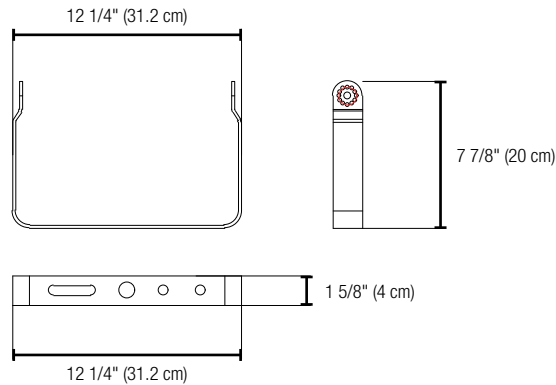

Project: _____ Type: _____

Drawn by: _____ Catalogue #: _____ Date: _____

Individual Spec Sheet

FLL

BLACK YOKE 150W

ORDERING INFORMATION

Order code: 69814
Description: Yoke 100-150W
UPC: 069549030336
Case quantity: 10

PHYSICAL DATA

Type: Yoke
Material: Diecast aluminum
Finish: Black
Length: 12 1/4" (312 mm)
Width: 7 7/8" (200 mm)
Height: 1 9/16" (40 mm)
Weight: 1.5

COMPATIBLE WITH

Order code	Model number
69799	FLLS-PS150W-Q3CBK

DIMENSIONS

Qty	Description	Price

I accept the specifications of the accessory configuration mentioned above.

Name: _____

Company: _____

Signature: _____

Date: _____

Data is based upon tests performed in a controlled environment. Actual performance can vary depending on operating conditions. All products are subject to change or may be discontinued any time without notice.