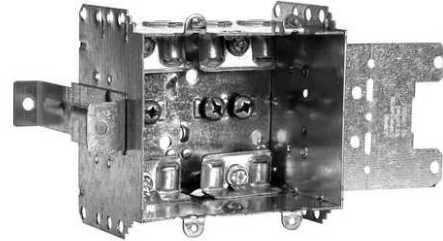

## 2104MSBU2

By TradeSelect  
 Catalog Number [2104MSBU2](#)

Steel Stud Device Box, 2-1/2 in. Deep, 25 Cu. In., with MSB Metal Stud Bracket, 2-3/8 & 3-5/8 Stud Size, Cable Pryouts Ends, Raised ground screw, NMD90 and AC90 (20-Pack).

### General

Application	Steel stud boxes are used in Commercial, Residential and Industrial construction.
Bracket Setback	0.4375
Bracket Type	MSB, for Steel Stud
Color	<ul style="list-style-type: none"> <li>• Gray</li> <li>• Gris</li> </ul>
Drawn or Welded	Welded
Ends Cable	8
Gangable	No
Material	Steel
Number of Gang(s)	2-Gang
Plaster Ears	No
Sub Brand	tradeSELECT
Type	Switch Box, Box
UPC	626463020951
Wiring System	Non-Metallic Sheathed (NMD)/ Armoured Cable (AC) 14/2 8/3

### Dimensions

Actual Depth	2.5 in
Raised Ground	Yes
Weight	0.64 lb

### Conductor Related

Cable Entry	Universal Cable Clamps
-------------	------------------------