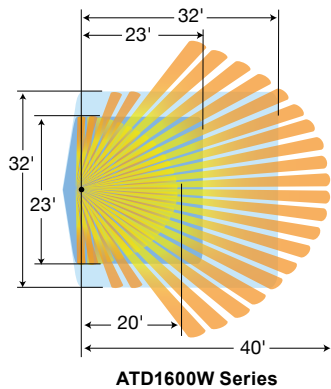

Energy Efficiency Solutions

Wall Mount Sensors Coverage Patterns

Minor Motion: ■ Ultrasonic ■ PIR Major Motion: ■ Ultrasonic ■ PIR

Control Units - CU300A or CU300M and CU300HD Series

Electrical	CU300A or CU300M	CU300ELC	CU300HD
Power Supply	100-277V AC, 50/60Hz	100-277V AC	100-277V AC, 50/60Hz
Power Output	24V DC, 150mA	N/A	24V DC, 250mA
Load Capacity	16A, 8A LED	16A	20A
Motor Loads	1HP	1HP	1HP @ 120V 2HP @ 240/277V
AT Sensor/AAR Capacity	1 to 4 combined		1 to 6 combined
Agency Approvals	UL and cUL Listed	cULus Listed	cULus Listed
Physical			
Housing	Flame retardant UL94-5VA thermoplastic	Flame retardant UL94-5VA thermoplastic	
Dimensions	3.69"L x 2.33"W x 1.36"H	4.00"L x 3.4"W x 1.73"H	
Color	Black	Black	
Environmental			
Operating	32°F to 104°F (0°C to 40°C); 0% to 90% non-condensing relative humidity		-40°F to 149°F (-40°C to 65°C). Below 32°F (0°C) must use suitably rated non-metallic enclosure. 0% to 90% humidity, non-condensing
Storage	-20°F to 150°F (-29°C to 65°C); 0% to 90% non-condensing relative humidity		

Add-A-Relay Control Units

Electrical	AAR	AAR20P
Power Input	24V DC nominal, 33mA from Hubbell CU series control unit	24V DC nominal, 50mA from Hubbell CU300HD series control unit
Load Capacity	16A, 120/277V AC, 8A LED	20A, 100-277V AC
Motor Loads	1800 watts	Motor Loads
1HP @ 120V	2400 watts	1HP @ 120V
2HP @ 240/277V	2400 watts	2HP @ 240/277V
Operation Mode	Auto ON/Auto OFF	Selectable Auto ON/Auto OFF or Manual ON/Auto OFF
Agency Approvals	UL and cUL Listed	cULus Listed
Physical		
Housing	Flame retardant UL94-5V thermoplastic	Flame retardant UL94-5VA thermoplastic
Dimensions	3.69"L x 2.33"W x 1.36"H	4.00"L x 3.4"W x 1.73"H
Color	Black	Black
Environmental		
Operating	32°F to 104°F (0°C to 40°C); 0% to 90% non-condensing relative humidity	-40°F to 149°F (-40°C to 65°C). Below 32°F (0°C) must use suitably rated non-metallic enclosure. 0% to 90% humidity, non-condensing
Storage	-20°F to 150°F (-29°C to 65°C); 0% to 90% non-condensing relative humidity	