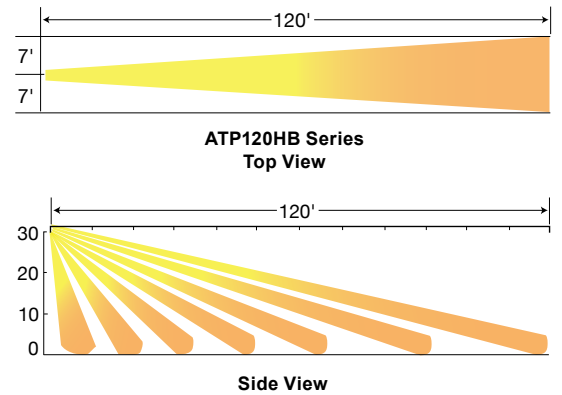

Energy Efficiency Solutions

Wall Mount Sensors Coverage Patterns

Minor Motion: ■ Ultrasonic ■ PIR Major Motion: ■ Ultrasonic ■ PIR

Control Units - CU300A or CU300M and CU300HD Series

Electrical	CU300A or CU300M	CU300ELC	CU300HD
Power Supply	100-277V AC, 50/60Hz	100-277V AC	100-277V AC, 50/60Hz
Power Output	24V DC, 150mA	N/A	24V DC, 250mA
Load Capacity	16A, 8A LED	16A	20A
Motor Loads	1HP	1HP	1HP @ 120V 2HP @ 240/277V
AT Sensor/AAR Capacity	1 to 4 combined		1 to 6 combined
Agency Approvals	UL and cUL Listed	cULus Listed	cULus Listed
Physical			
Housing	Flame retardant UL94-5VA thermoplastic	Flame retardant UL94-5VA thermoplastic	
Dimensions	3.69"L x 2.33"W x 1.36"H	4.00"L x 3.4"W x 1.73"H	
Color	Black	Black	
Environmental			
Operating	32°F to 104°F (0°C to 40°C); 0% to 90% non-condensing relative humidity		-40°F to 149°F (-40°C to 65°C). Below 32°F (0°C) must use suitably rated non-metallic enclosure. 0% to 90% humidity, non-condensing
Storage	-20°F to 150°F (-29°C to 65°C); 0% to 90% non-condensing relative humidity		

Add-A-Relay Control Units

Electrical	AAR	AAR20P
Power Input	24V DC nominal, 33mA from Hubbell CU series control unit	24V DC nominal, 50mA from Hubbell CU300HD series control unit
Load Capacity	16A, 120/277V AC, 8A LED	20A, 100-277V AC
Motor Loads	1800 watts	Motor Loads
1HP @ 120V	2400 watts	1HP @ 120V
2HP @ 240/277V	2400 watts	2HP @ 240/277V
Operation Mode	Auto ON/Auto OFF	Selectable Auto ON/Auto OFF or Manual ON/Auto OFF
Agency Approvals	UL and cUL Listed	cULus Listed
Physical		
Housing	Flame retardant UL94-5V thermoplastic	Flame retardant UL94-5VA thermoplastic
Dimensions	3.69"L x 2.33"W x 1.36"H	4.00"L x 3.4"W x 1.73"H
Color	Black	Black
Environmental		
Operating	32°F to 104°F (0°C to 40°C); 0% to 90% non-condensing relative humidity	-40°F to 149°F (-40°C to 65°C). Below 32°F (0°C) must use suitably rated non-metallic enclosure. 0% to 90% humidity, non-condensing
Storage	-20°F to 150°F (-29°C to 65°C); 0% to 90% non-condensing relative humidity	