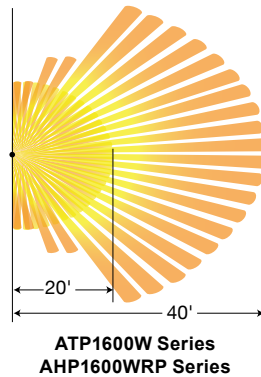

Energy Efficiency Solutions

Wall Mount Sensors Coverage Patterns

Minor Motion: ■ Ultrasonic ■ PIR Major Motion: ■ Ultrasonic ■ PIR

Control Units - CU300A or CU300M and CU300HD Series

Electrical	CU300A or CU300M	CU300ELC	CU300HD
Power Supply	100-277V AC, 50/60Hz	100-277V AC	100-277V AC, 50/60Hz
Power Output	24V DC, 150mA	N/A	24V DC, 250mA
Load Capacity	16A, 8A LED	16A	20A
Motor Loads	1HP	1HP	1HP @ 120V 2HP @ 240/277V
AT Sensor/AAR Capacity	1 to 4 combined		1 to 6 combined
Agency Approvals	UL and cUL Listed	cULus Listed	cULus Listed
Physical			
Housing	Flame retardant UL94-5VA thermoplastic	Flame retardant UL94-5VA thermoplastic	
Dimensions	3.69"L x 2.33"W x 1.36"H	4.00"L x 3.4"W x 1.73"H	
Color	Black	Black	
Environmental			
Operating	32°F to 104°F (0°C to 40°C); 0% to 90% non-condensing relative humidity		-40°F to 149°F (-40°C to 65°C). Below 32°F (0°C) must use suitably rated non-metallic enclosure. 0% to 90% humidity, non-condensing
Storage	-20°F to 150°F (-29°C to 65°C); 0% to 90% non-condensing relative humidity		

Add-A-Relay Control Units

Electrical	AAR	AAR20P
Power Input	24V DC nominal, 33mA from Hubbell CU series control unit	24V DC nominal, 50mA from Hubbell CU300HD series control unit
Load Capacity	16A, 120/277V AC, 8A LED	20A, 100-277V AC
Motor Loads	1800 watts	Motor Loads
1HP @ 120V	2400 watts	1HP @ 120V
2HP @ 240/277V	2400 watts	2HP @ 240/277V
Operation Mode	Auto ON/Auto OFF	Selectable Auto ON/Auto OFF or Manual ON/Auto OFF
Agency Approvals	UL and cUL Listed	cULus Listed
Physical		
Housing	Flame retardant UL94-5V thermoplastic	Flame retardant UL94-5VA thermoplastic
Dimensions	3.69"L x 2.33"W x 1.36"H	4.00"L x 3.4"W x 1.73"H
Color	Black	Black
Environmental		
Operating	32°F to 104°F (0°C to 40°C); 0% to 90% non-condensing relative humidity	-40°F to 149°F (-40°C to 65°C). Below 32°F (0°C) must use suitably rated non-metallic enclosure. 0% to 90% humidity, non-condensing
Storage	-20°F to 150°F (-29°C to 65°C); 0% to 90% non-condensing relative humidity	