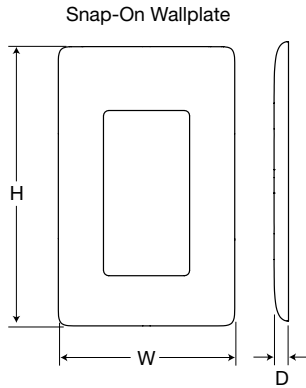

Snap-On Screwless Wallplates

- Clean, elegant look
- No visible screws
- Snap-on wallplate completely covers sub-plate eliminating dirt build-up around the edges
- Snap-on wallplate hides any paint or scratches on sub-plate caused during installation
- Appearance is consistent with other Hubbell wallplates
- Meets UL and CSA standards

| Gang | Height (H) | Width (W) | Depth (D) |
|------|---------------|---------------|-------------|
| 1 | 4.75" (120.6) | 3.00" (76.2) | .25" (6.35) |
| 2 | 4.75" (120.6) | 4.81" (122.2) | .25" (6.35) |
| 3 | 4.75" (120.6) | 6.62" (168.2) | .25" (6.35) |
| 4 | 4.75" (120.6) | 8.44" (214.3) | .25" (6.35) |

Snap-On Screwless Wallplates

| Description | | Color | Decorator Catalog Number | Toggle Catalog Number |
|---------------------|------------------|--------------------------------|---|---|
| 1-Gang, 1-Decorator | 1-Gang, 1-Toggle | Ivory Light Almond White | NPS261 NPS26LA NPS26W | NPS11 NPS1LA NPS1W |
| 2-Gang, 2-Decorator | 2-Gang, 2-Toggle | Ivory Light Almond White | NPS2621 NPS262LA NPS262W | NPS21 NPS2LA NPS2W |
| 3-Gang, 3-Decorator | 3-Gang, 3-Toggle | Ivory Light Almond White | NPS2631 NPS263LA NPS263W | NPS31 NPS3LA NPS3W |
| 4-Gang, 4-Decorator | | Ivory Light Almond White | NPS2641 NPS264LA NPS264W | - - - |
| 1-Gang, 1-Duplex | | Ivory Light Almond White | NPS81 NPS8LA NPS8W | - - - |

Dimensions in Inches (mm)