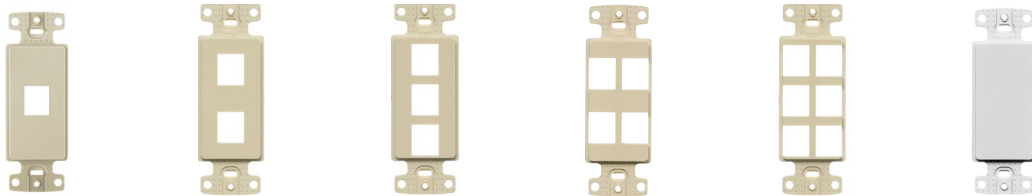

### Decorator Wallplates, Snap-On

Color	1-Gang	2-Gang	3-Gang	4-Gang
Ivory	NPS26I	NPS262I	NPS263I	NPS264I
Light Almond	NPS26LA	NPS262LA	NPS263LA	NPS264LA
White	NPS26W	NPS262W	NPS263W	NPS264W

### Decorator Wallplates with Label Fields

Rated for power and low voltage use

Color	1-Gang	2-Gang
Black	-	IMFP2BK
Gray	IFP126GY	IMFP2GY
Ivory	-	IMFP2EI
Office White	IFP126OW	IMFP2OW
White	IFP126W	IMFP2W

### Decorator Cover Wallplates

Finish	1-Gang	2-Gang
Brass	SB26	SB262
Stainless Steel	SS26	SS262

### Decorator Keystone Wallplates

Color	1-Port	2-Port	3-Port	4-Port	6-Port	Adapter Blank
Black	NS611BK	NS612BK	NS613BK	NS614BK	NS616BK	NS620BK
Gray	NS611GY	NS612GY	NS613GY	NS614GY	NS616GY	NS620GY
Ivory	NS611I	NS612I	NS613I	NS614I	NS616I	NS620I
Light Almond	NS611LA	NS612LA	NS613LA	NS614LA	NS616LA	NS620LA
White	NS611W	NS612W	NS613W	NS614W	NS616W	NS620W