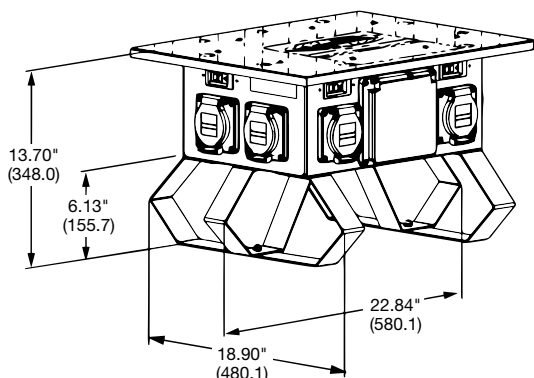

### Spider® II Temporary Power Boxes

Rating	Type	Qty	Receptacle Ratings	Receptacle Components	Protection		Catalog Number
					Overload	GFI	
30A, 120/240V AC (Maximum)	Straight Blade	7	20A, 125V	HBL53R61	Yes	Yes	<b>SDSB1A</b>
	Twist-Lock® (inlet)	1	30A, 120/240V	HBL2715SWR	No	No	
	Twist-Lock® (outlet)	1	30A, 120/240V	HBL2710	No	No	
50A, 120/240V AC (Maximum)	Straight Blade	7	20A, 125V	HBL53R61	Yes	Yes	<b>SBSB1A</b>
	Twist-Lock® (inlet)	1	50A, 125/250V	HBL6375S	No	No	
	Twist-Lock® (outlet)	1	50A, 125/250V	CS6369	No	No	
50A, 120/240V AC (Maximum)	Straight Blade	6	20A, 125V	HBL53R61	Yes	Yes	<b>SBSB2</b>
	Twist-Lock®	1	30A, 250V	HBL2620SW	Yes	Yes	
	Twist-Lock® (inlet)	1	50A, 125/250V	HBL6375S	No	No	
	Twist-Lock® (outlet)	1	50A, 125/250V	CS6369	No	No	
50A, 120/240V AC (Maximum)	Twist-Lock®	7	20A, 125V	HBL2310SW	Yes	Yes	<b>SBTL1A</b>
	Twist-Lock® (inlet)	1	50A, 125/250V	HBL6375S	No	No	
	Twist-Lock® (outlet)	1	50A, 125/250V	CS6369	No	No	
50A, 120/240V AC (Maximum)	Twist-Lock®	6	20A, 125V	HBL2310SW	Yes	Yes	<b>SBTL2</b>
	Twist-Lock®	1	30A, 250V	HBL2620SW	Yes	Yes	
	Twist-Lock® (inlet)	1	50A, 125/250V	HBL6375S	No	No	
	Twist-Lock® (outlet)	1	50A, 125/250V	CS6369	No	No	
60A, 3Ø 120/208V AC (Maximum)	Straight Blade	6	20A, 125V	HBL53R61	Yes	Yes	<b>SCSB0*</b>
	Pin and Sleeve (inlet)	1	60A, 3ØY 120/208V	HBL560B9R	No	No	
	Pin and Sleeve (outlet)	1	60A, 3ØY 120/208V	HBL560R9W	No	No	
60A, 3Ø 120/208V AC (Maximum)	Twist-Lock®	6	20A, 125V	HBL2310SW	Yes	Yes	<b>SCTL0*</b>
	Pin and Sleeve (inlet)	1	60A, 3ØY 120/208V	HBL560B9R	No	No	
	Pin and Sleeve (outlet)	1	60A, 3ØY 120/208V	HBL560R9W	No	No	

### Dimensions

Dimensions in Inches (mm)