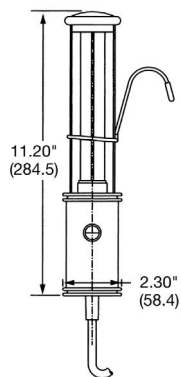

SPB2

Worklights and Accessories

Description	Catalog Number
Temporary low voltage worklight with cigarette lighter plug, 20 ft. cord.	TWLV20F
Non-metallic temporary worklight hook.	TWH

Specifications

Temporary Worklights

Listing/Certification	UL298 and cUL portable electric hand lamps
Environment	Dry, indoor locations
Fluorescent Lamp	13 watt twin tube only

Battery Pack and Charger

Environment	Indoor and outdoor dry locations
Fluorescent Lamp Life	Fully charged-5 hour approx
Charge Time	Fully charged-16 hours approx
Battery Rating	12 volt

TWLV20F

TWH

Light Fixture

Worklight Hook

Dimensions in Inches (mm)