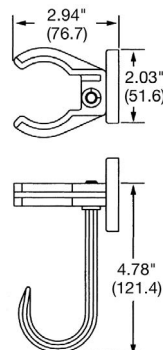

Listing/Certification	UL298 and cUL portable electric hand lamps
Environment	Dry, indoor locations
Fluorescent Lamp	13 watt twin tube only

Battery Pack and Charger

Environment	Indoor and outdoor dry locations
Fluorescent Lamp Life	Fully charged-5 hour approx
Charge Time	Fully charged-16 hours approx
Battery Rating	12 volt

TWLV20F

TWH

Light Fixture

Worklight Hook

Dimensions in Inches (mm)