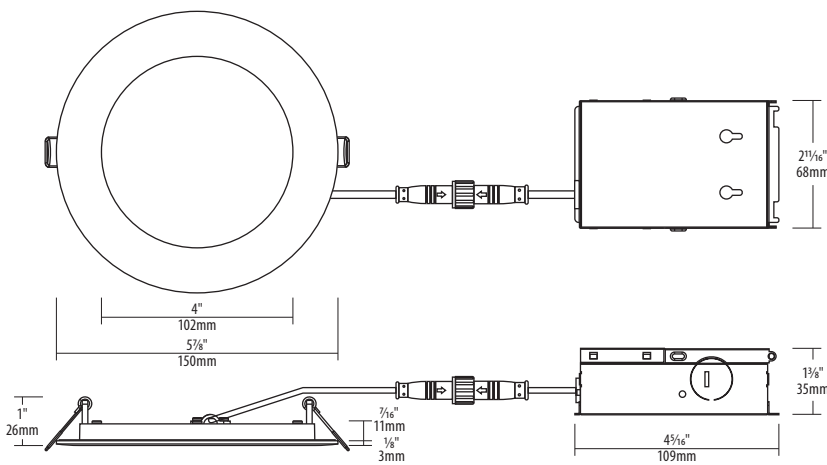

CCT	Lumens
2700 K	940
3000 K	1005
3500 K	1080
4000 K	1115
5000 K	1080